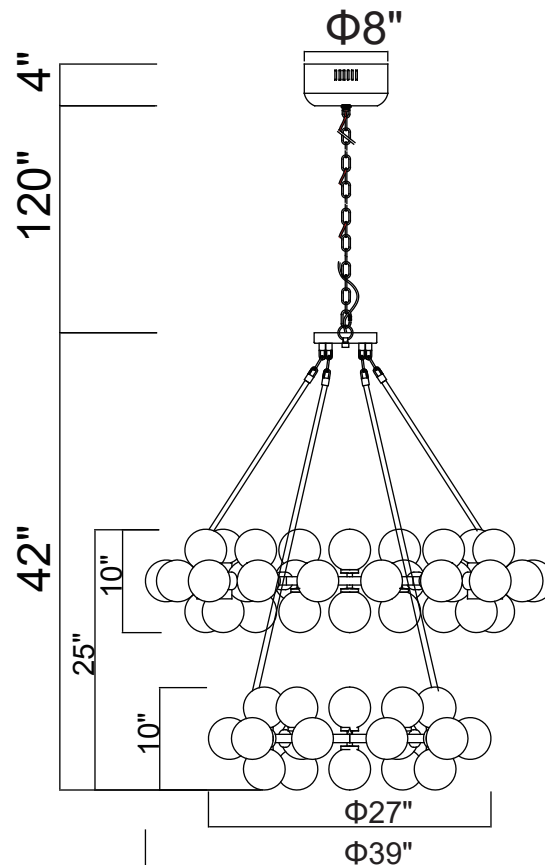

PROJECT: _____

FIXTURE TYPE: _____

LOCATION: _____

CONTACT/PHONE: _____

Item	1020P39-70-602
Collection	ARYA
Finish	Satin Gold
Glass	-----
Crystal	-----
Input	120V AC,60HZ,AC

Shade	-----
Length/Dia.	39"
Width/Ext.	-----
Height	25"
Maximum	164"
Lumens	-----

Light Source	LED
Bulb Info.	70×G9×MAX7W
Included	-----
Dimmable	Yes
Color	-----
Weight	