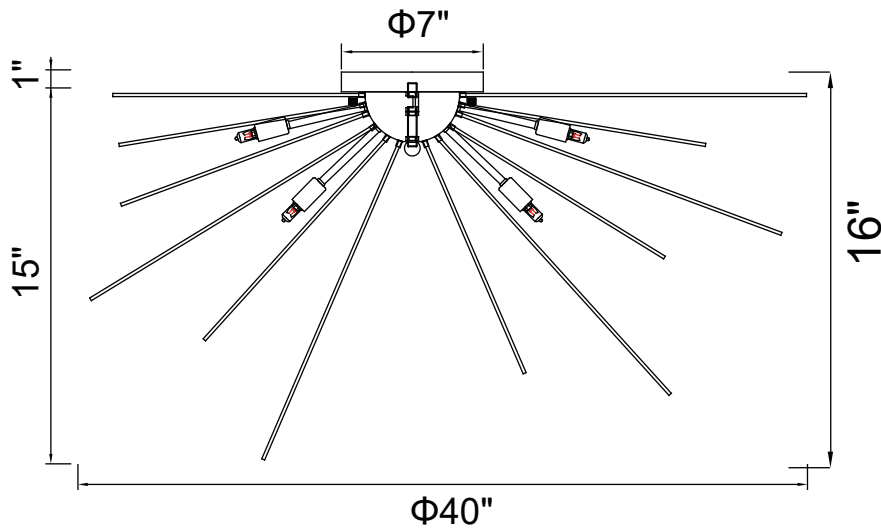

PROJECT: \_\_\_\_\_

FIXTURE TYPE: \_\_\_\_\_

LOCATION: \_\_\_\_\_

CONTACT/PHONE: \_\_\_\_\_

Item	1034C40-8-101
Collection	SAVANNAH
Finish	Black
Glass	-----
Crystal	-----
Input	120V AC,60HZ,AC

Shade	-----
Length/Dia.	40"
Width/Ext.	-----
Height	16"
Maximum	-----
Lumens	-----

Light Source	G9
Bulb Info.	8×40W
Included	-----
Dimmable	Yes
Color	-----
Weight	6.2KG