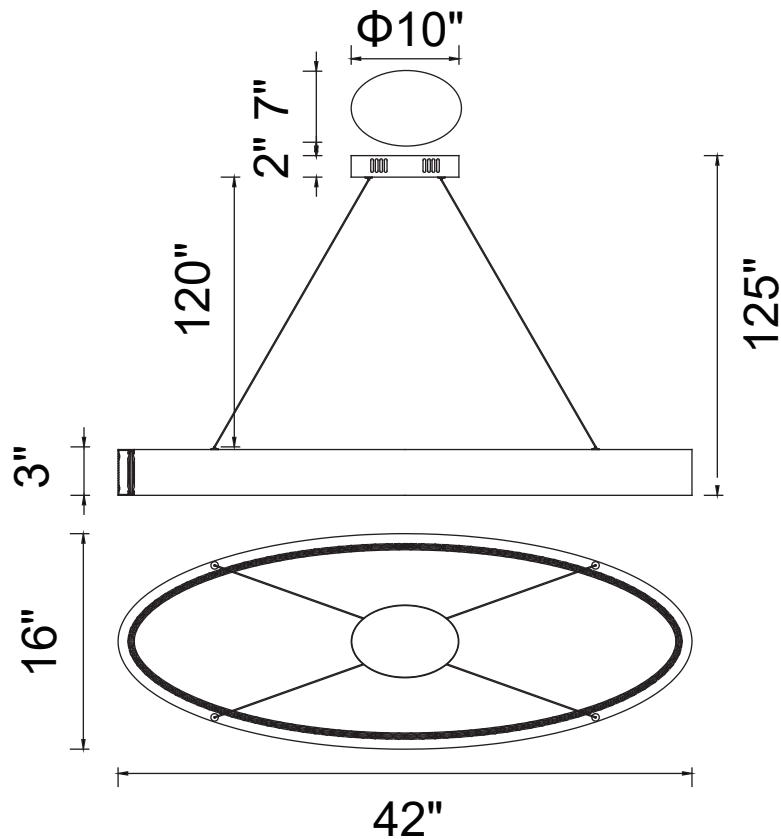

PROJECT: _____

FIXTURE TYPE: _____

LOCATION: _____

CONTACT/PHONE: _____

Item	1040P42-101-O
Collection	ROSALINA
Finish	Matte Black
Glass	-----
Crystal	Clear
Input	120V AC,60HZ,AC

Shade	-----
Length/Dia.	42"
Width/Ext.	16"
Height	3"
Maximum	125"
Lumens	1600

Light Source	LED
Bulb Info.	80W
Included	-----
Dimmable	Yes
Color	3000K
Weight	11.0KG