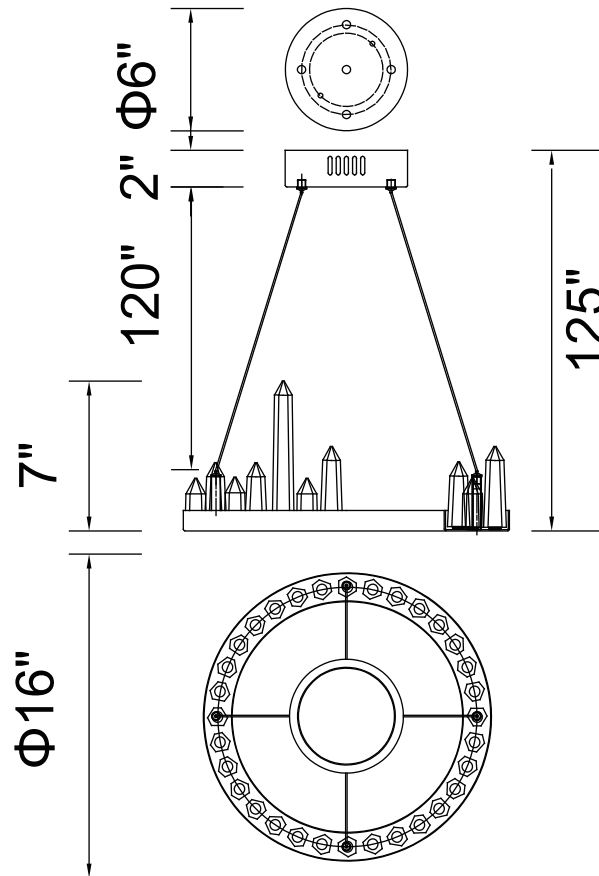

PROJECT: \_\_\_\_\_

FIXTURE TYPE: \_\_\_\_\_

LOCATION: \_\_\_\_\_

CONTACT/PHONE: \_\_\_\_\_

Item	1043P16-101
Collection	JULIETTE
Finish	Black
Glass	-----
Crystal	-----
Input	120V AC,60HZ,AC

Shade	-----
Length/Dia.	16"
Width/Ext.	-----
Height	7"
Maximum	125"
Lumens	1900

Light Source	LED
Bulb Info.	55W
Included	-----
Dimmable	Yes
Color	3000K
Weight	5.2KG