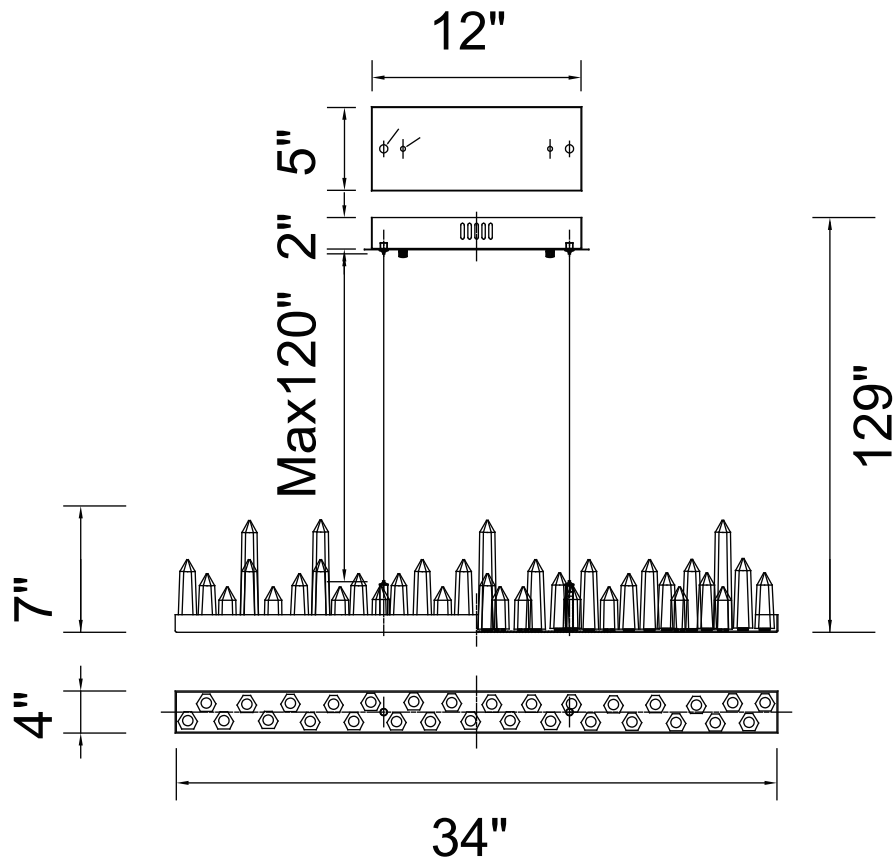

PROJECT: \_\_\_\_\_

FIXTURE TYPE: \_\_\_\_\_

LOCATION: \_\_\_\_\_

CONTACT/PHONE: \_\_\_\_\_

Item	1043P34-101-RC
Collection	JULIETTE
Finish	Black
Glass	-----
Crystal	-----
Input	120V AC,60HZ,AC

Shade	-----
Length/Dia.	34"
Width/Ext.	4"
Height	7"
Maximum	129"
Lumens	3000

Light Source	LED
Bulb Info.	100W
Included	-----
Dimmable	Yes
Color	3000K
Weight	4.8KG