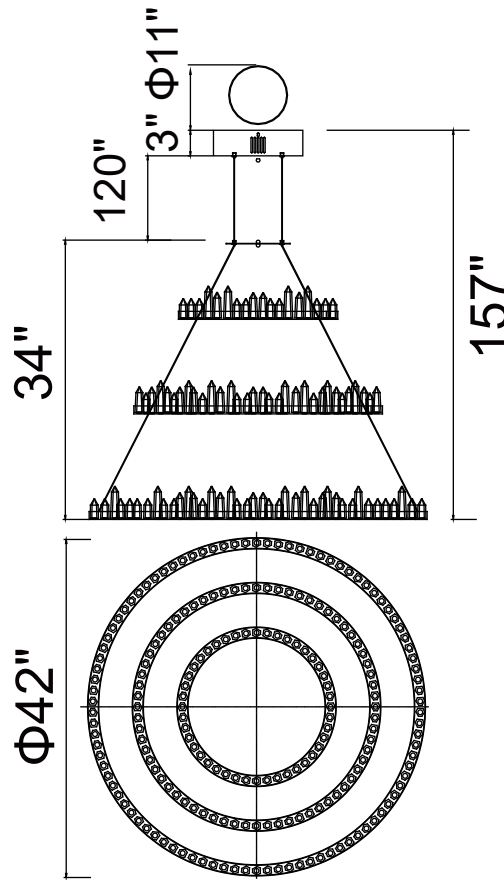

PROJECT: _____
 FIXTURE TYPE: _____
 LOCATION: _____
 CONTACT/PHONE: _____

Item	1043P42-3-101
Collection	JULIETTE
Finish	Black
Glass	-----
Crystal	-----
Input	120V AC,60HZ,AC

Shade	-----
Length/Dia.	42"
Width/Ext.	-----
Height	34"
Maximum	157"
Lumens	9000

Light Source	LED
Bulb Info.	300W
Included	-----
Dimmable	Yes
Color	3000K
Weight	28.0KG