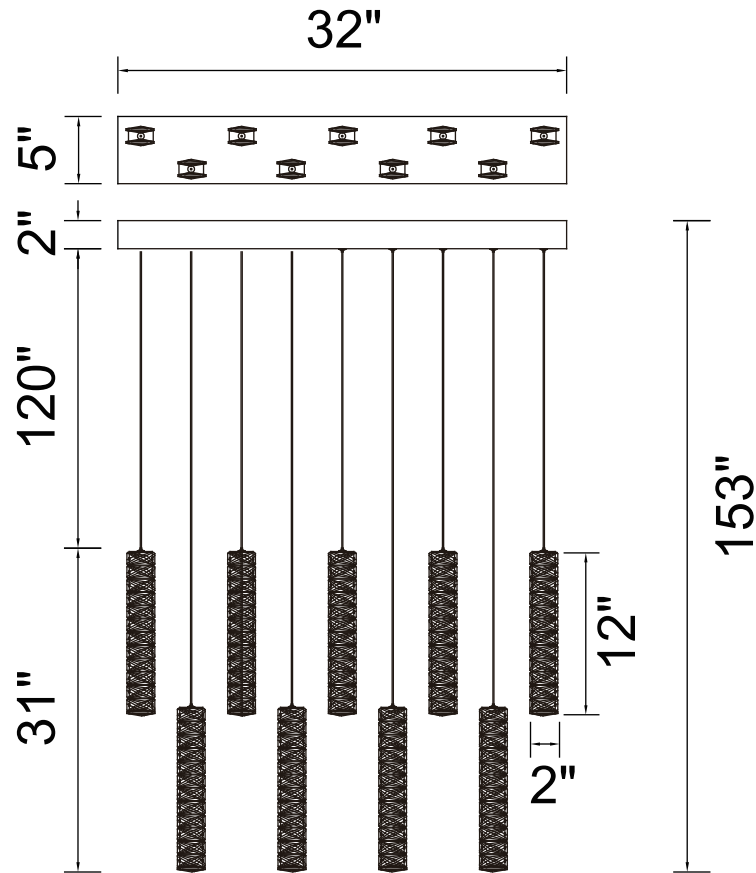

PROJECT: _____

FIXTURE TYPE: _____

LOCATION: _____

CONTACT/PHONE: _____

Item	1046P32-9-601-RC
Collection	CELINA
Finish	Chrome
Glass	-----
Crystal	-----
Input	120V AC,60HZ,AC

Shade	-----
Length/Dia.	32"
Width/Ext.	5"
Height	31"
Maximum	153"
Lumens	4000

Light Source	LED
Bulb Info.	60W
Included	-----
Dimmable	Yes
Color	4000K
Weight	12.0KG