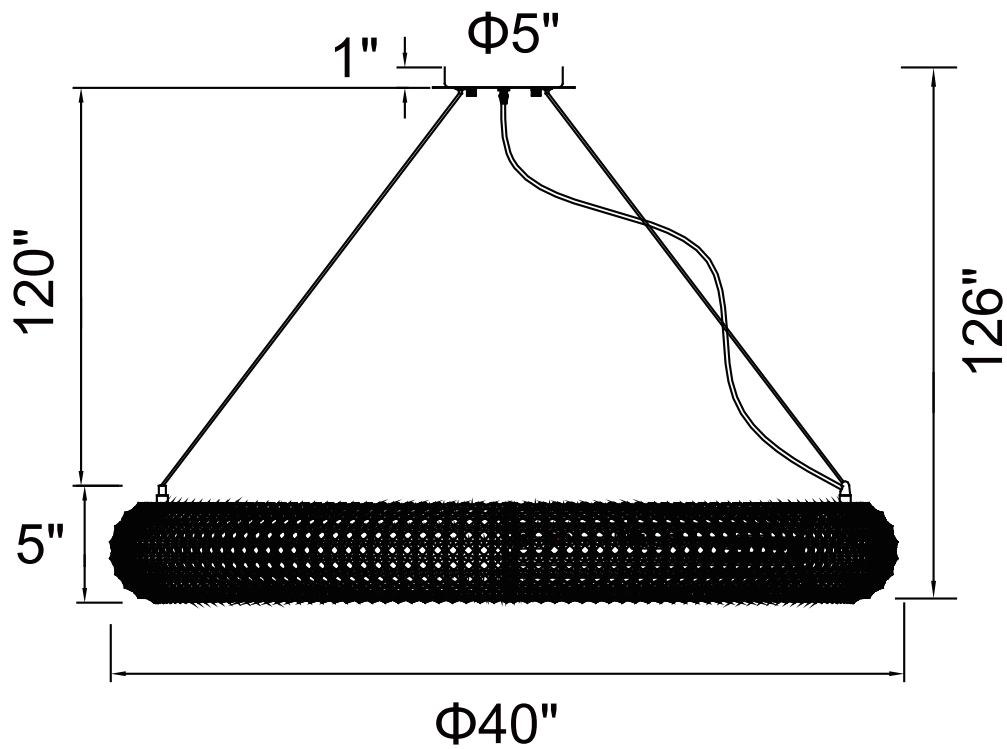

PROJECT: _____

FIXTURE TYPE: _____

LOCATION: _____

CONTACT/PHONE: _____

Item	1057P40-16-601
Collection	VERONIQUE
Finish	Chrome
Glass	-----
Crystal	-----
Input	120V AC,60HZ,AC

Shade	-----
Length/Dia.	40"
Width/Ext.	40"
Height	5"
Maximum	126"
Lumens	-----

Light Source	G9
Bulb Info.	9x40W
Included	-----
Dimmable	Yes
Color	-----
Weight	17.0KG