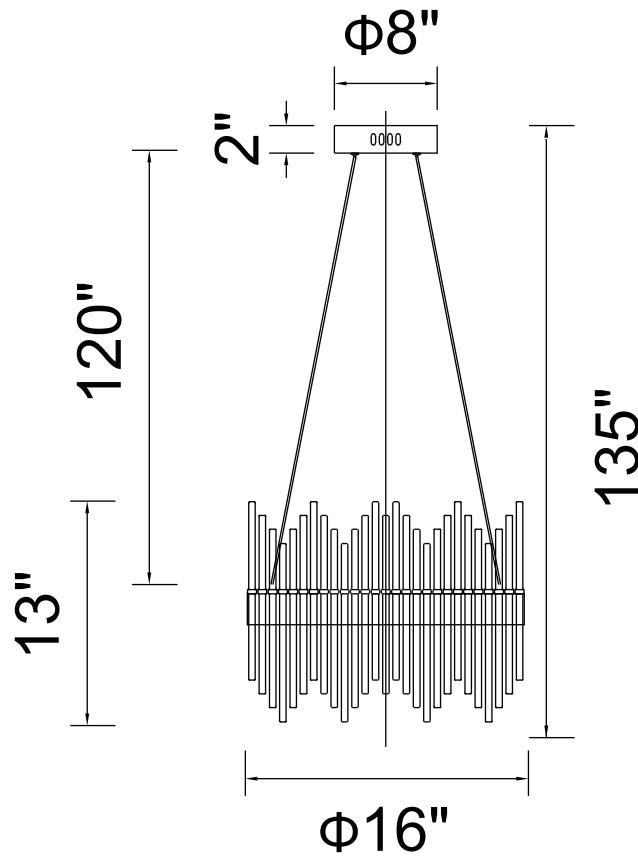

PROJECT: _____

FIXTURE TYPE: _____

LOCATION: _____

CONTACT/PHONE: _____

Item	1063P16-169
Collection	GENEVIEVE
Finish	Medallion Gold
Glass	-----
Crystal	-----
Input	120V AC,60HZ,AC

Shade	-----
Length/Dia.	16"
Width/Ext.	-----
Height	13"
Maximum	135"
Lumens	2300

Light Source	LED
Bulb Info.	35W
Included	-----
Dimmable	Yes
Color	3000K
Weight	11.2KG