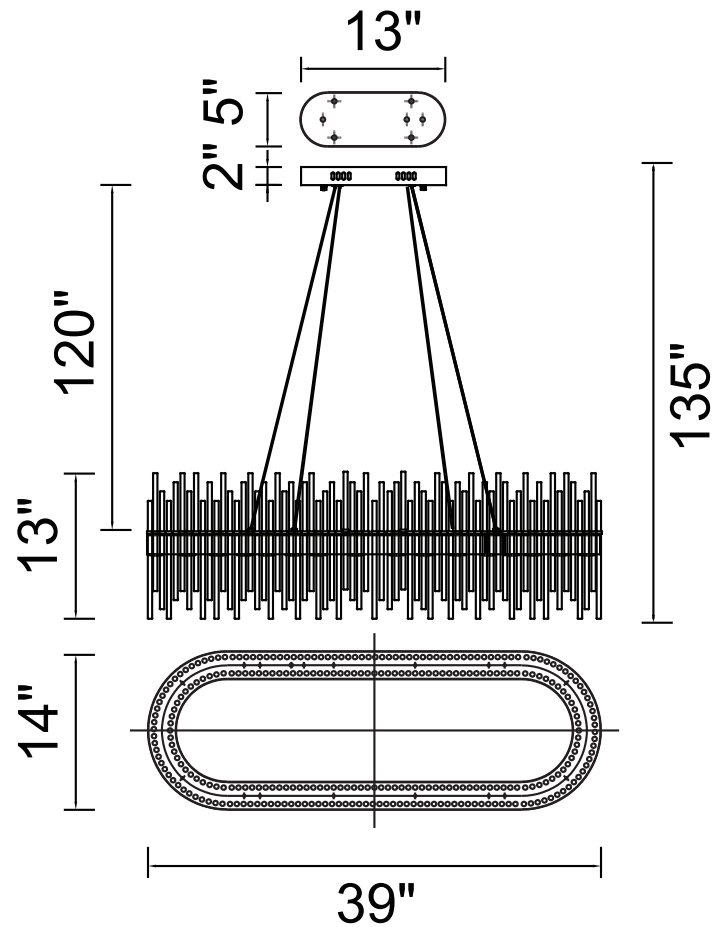

PROJECT: _____

FIXTURE TYPE: _____

LOCATION: _____

CONTACT/PHONE: _____

Item	1063P39-169-RC
Collection	GENEVIEVE
Finish	Medallion Gold
Glass	-----
Crystal	Clear
Input	120V AC,60HZ,AC

Shade	-----
Length/Dia.	39"
Width/Ext.	14"
Height	13"
Maximum	135"
Lumens	3900

Light Source	LED
Bulb Info.	65W
Included	-----
Dimmable	Yes
Color	3000K
Weight	22.8KG