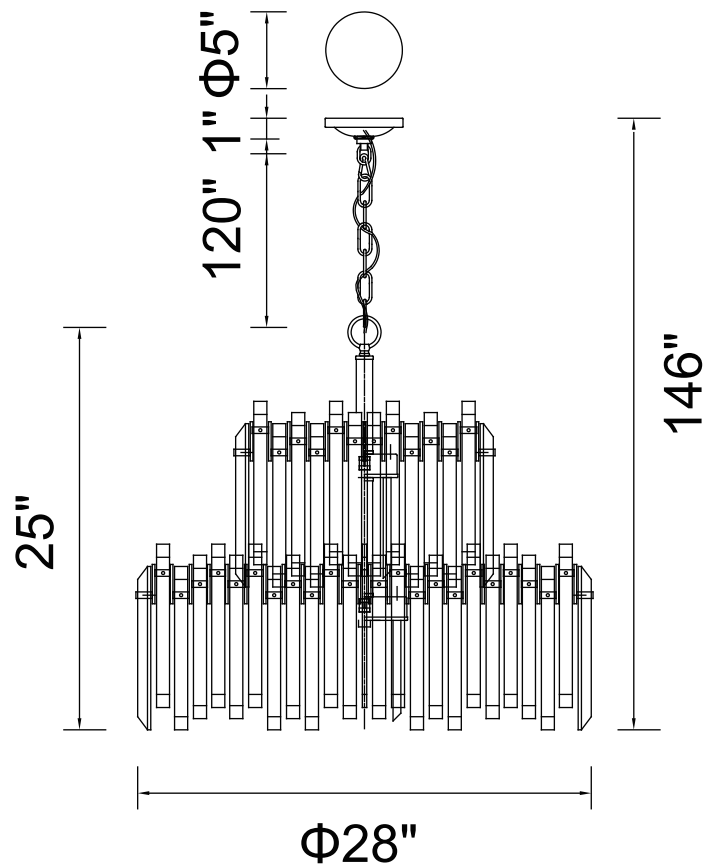

PROJECT: \_\_\_\_\_  
 FIXTURE TYPE: \_\_\_\_\_  
 LOCATION: \_\_\_\_\_  
 CONTACT/PHONE: \_\_\_\_\_

Item	1065P28-12-601
Collection	HENRIETTA
Finish	Chrome
Glass	-----
Crystal	-----
Input	120V AC,60HZ,AC

Shade	-----
Length/Dia.	28"
Width/Ext.	-----
Height	25"
Maximum	146"
Lumens	-----

Light Source	E12
Bulb Info.	12×60W
Included	-----
Dimmable	Yes
Color	-----
Weight	29.4KG