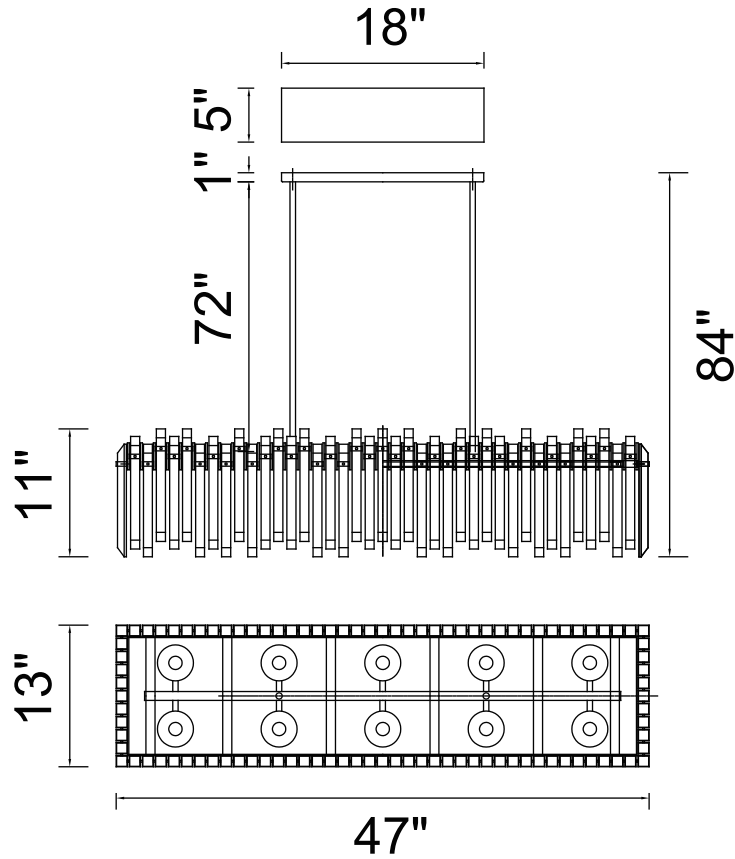

PROJECT: _____
 FIXTURE TYPE: _____
 LOCATION: _____
 CONTACT/PHONE: _____

Item	1065P47-10-601-RC
Collection	HENRIETTA
Finish	Chrome
Glass	-----
Crystal	-----
Input	120V AC,60HZ,AC

Shade	-----
Length/Dia.	47"
Width/Ext.	13"
Height	11"
Maximum	84"
Lumens	-----

Light Source	E12
Bulb Info.	10x60W
Included	-----
Dimmable	Yes
Color	-----
Weight	27.2KG