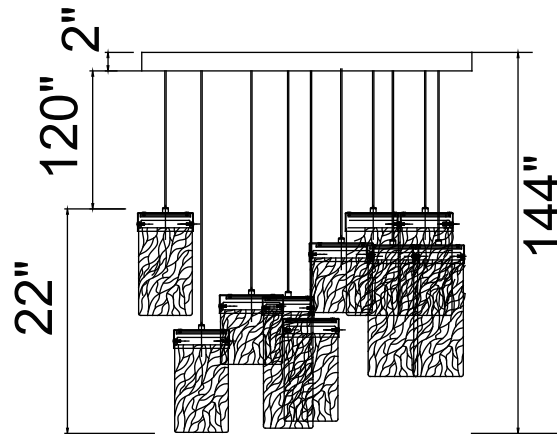

PROJECT: \_\_\_\_\_  
 FIXTURE TYPE: \_\_\_\_\_  
 LOCATION: \_\_\_\_\_  
 CONTACT/PHONE: \_\_\_\_\_

Item	1090P32-16-269
Collection	CAROLINA
Finish	Pewter
Glass	Clear
Crystal	-----
Input	120V AC,60HZ,AC

Shade	-----
Length/Dia.	32"
Width/Ext.	-----
Height	22"
Maximum	144"
Lumens	4900

Light Source	LED
Bulb Info.	140W
Included	-----
Dimmable	Yes
Color	3000K
Weight	23.0KG