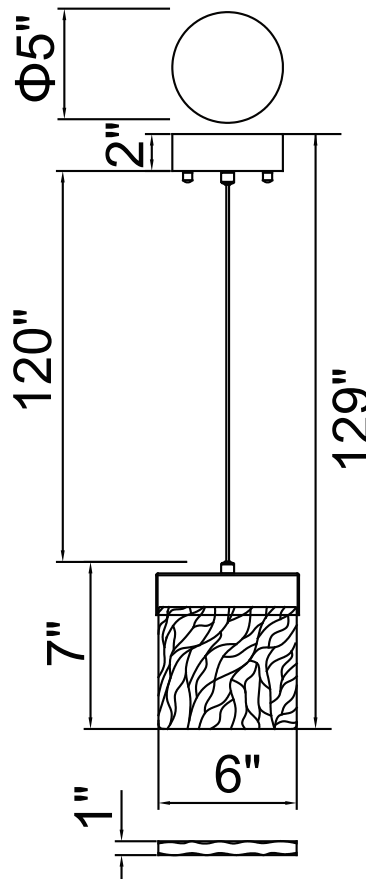

PROJECT: _____

FIXTURE TYPE: _____

LOCATION: _____

CONTACT/PHONE: _____

Item	1090P6-1-620
Collection	CAROLINA
Finish	Gold Leaf
Glass	Clear
Crystal	-----
Input	120V AC,60HZ,AC

Shade	-----
Length/Dia.	6"
Width/Ext.	1"
Height	7"
Maximum	129"
Lumens	240

Light Source	LED
Bulb Info.	9.5W
Included	-----
Dimmable	Yes
Color	3000K
Weight	1.5KG