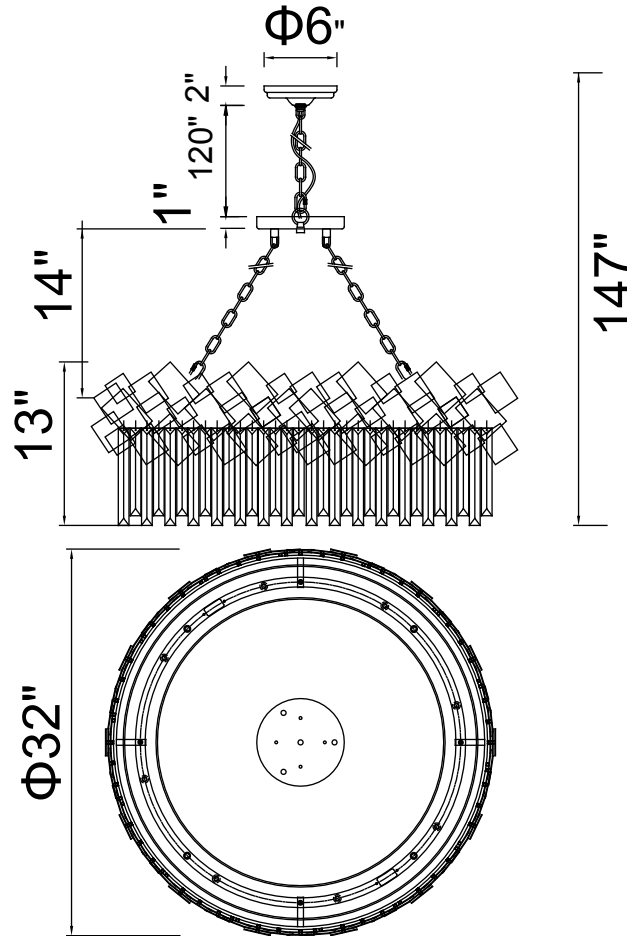

PROJECT: _____

FIXTURE TYPE: _____

LOCATION: _____

CONTACT/PHONE: _____

Item	1100P32-8-169
Collection	PANACHE
Finish	Medallion Gold
Glass	-----
Crystal	Clear
Input	120V AC,60HZ,AC

Shade	-----
Length/Dia.	32"
Width/Ext.	-----
Height	13"
Maximum	147"
Lumens	-----

Light Source	E12
Bulb Info.	8×60W
Included	-----
Dimmable	Yes
Color	-----
Weight	-----