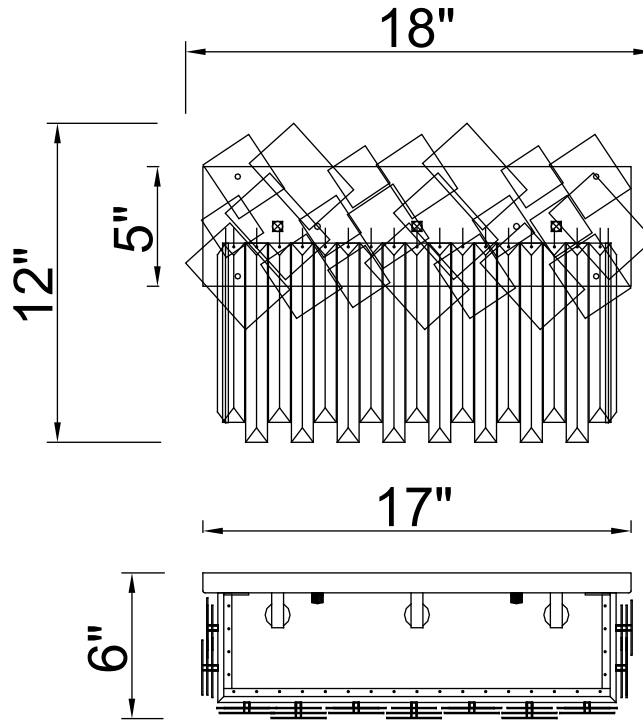

PROJECT: _____

FIXTURE TYPE: _____

LOCATION: _____

CONTACT/PHONE: _____

Item	1100W18-3-169
Collection	PANACHE
Finish	Medallion Gold
Glass	-----
Crystal	Clear
Input	120V AC,60HZ,AC

Shade	-----
Length/Dia.	18"
Width/Ext.	6"
Height	12"
Maximum	-----
Lumens	-----

Light Source	E12
Bulb Info.	3×60W
Included	-----
Dimmable	Yes
Color	-----
Weight	