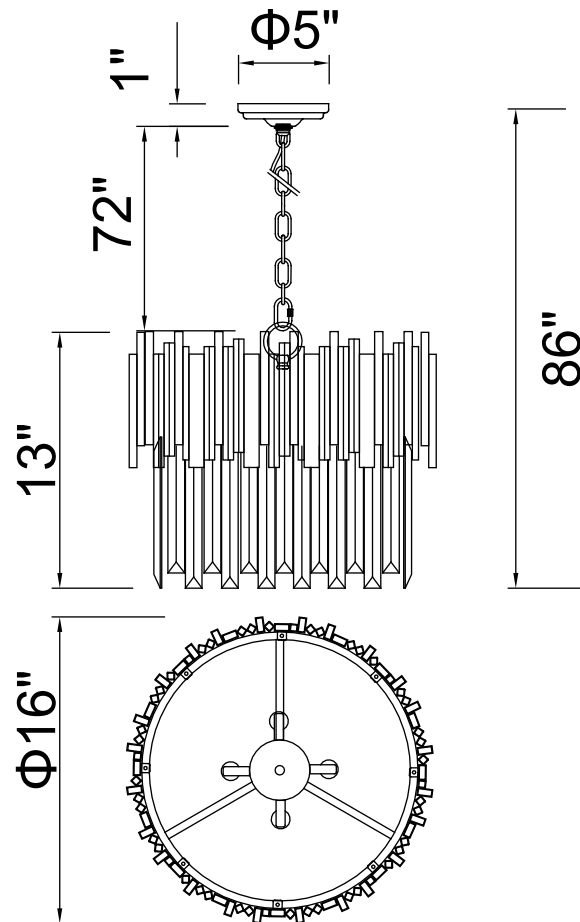

PROJECT: \_\_\_\_\_

FIXTURE TYPE: \_\_\_\_\_

LOCATION: \_\_\_\_\_

CONTACT/PHONE: \_\_\_\_\_

Item	1112P16-4-169
Collection	DECO
Finish	Medallion Gold
Glass	-----
Crystal	Clear
Input	120V AC,60HZ,AC

Shade	-----
Length/Dia.	16"
Width/Ext.	-----
Height	13"
Maximum	86"
Lumens	-----

Light Source	E12
Bulb Info.	4×60W
Included	-----
Dimmable	Yes
Color	-----
Weight	