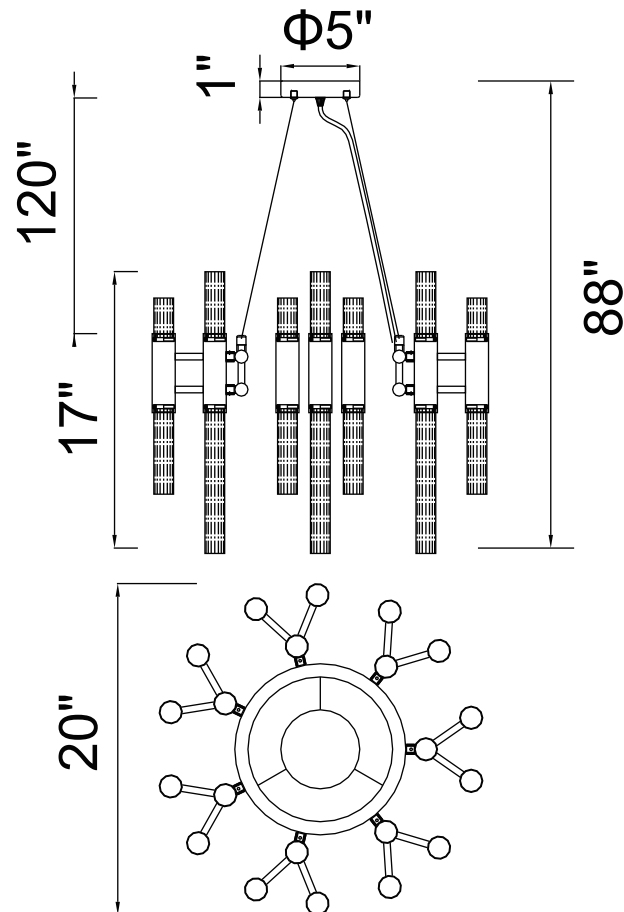

PROJECT: _____

FIXTURE TYPE: _____

LOCATION: _____

CONTACT/PHONE: _____

Item	1120P20-42-625
Collection	ORGUE
Finish	Brass
Glass	Clear
Crystal	-----
Input	120V AC,60HZ,AC

Shade	-----
Length/Dia.	20"
Width/Ext.	20"
Height	17"
Maximum	88"
Lumens	-----

Light Source	LED G9
Bulb Info.	42x5W
Included	-----
Dimmable	Yes
Color	-----
Weight	