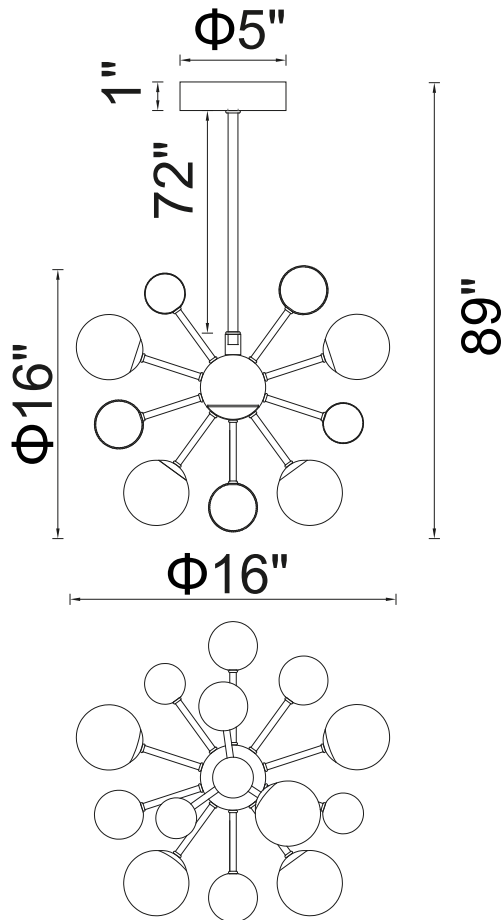

CWI LIGHTING

BRIGHTER LIVING. SIMPLIFIED.

PROJECT: _____

FIXTURE TYPE: _____

LOCATION: _____

CONTACT/PHONE: _____

Item	1125P16-8-268
Collection	ELEMENT
Finish	Sungold
Glass	Frosted
Crystal	-----
Input	120V AC,60HZ,AC

Shade	-----
Length/Dia.	16"
Width/Ext.	-----
Height	16"
Maximum	97"
Lumens	-----

Light Source	G9
Bulb Info.	8×MAX 7W
Included	-----
Dimmable	No
Color	-----
Weight	