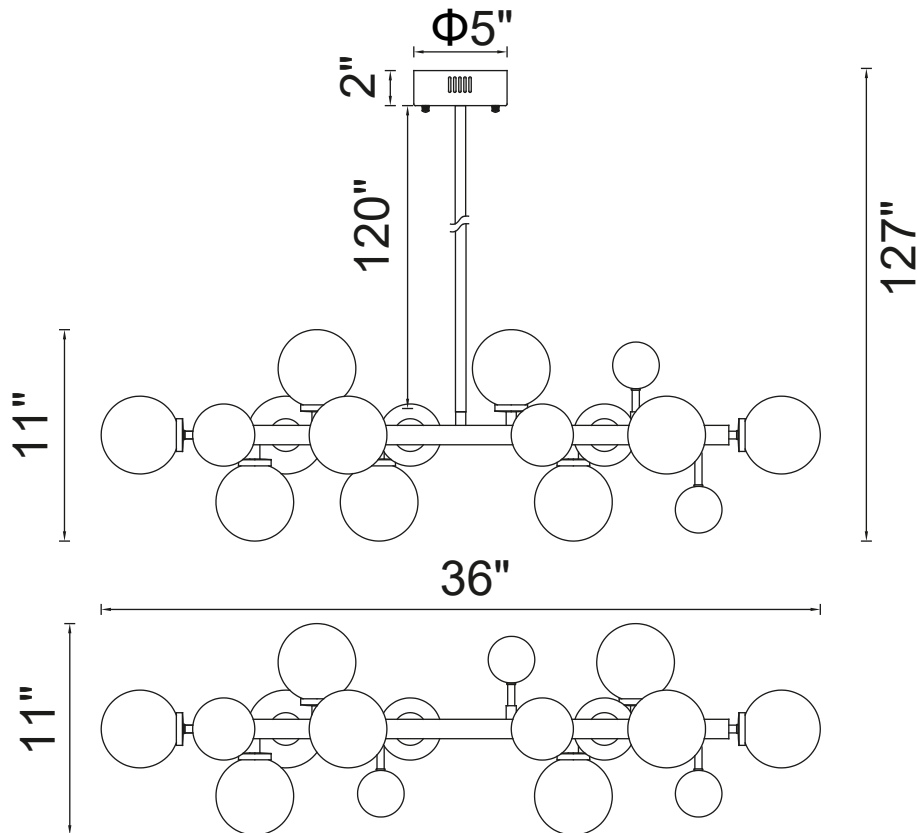

PROJECT: _____

FIXTURE TYPE: _____

LOCATION: _____

CONTACT/PHONE: _____

Item	1125P36-10-268
Collection	ELEMENT
Finish	Sungold
Glass	Frosted
Crystal	-----
Input	120V AC,60HZ,AC

Shade	-----
Length/Dia.	36"
Width/Ext.	11"
Height	11"
Maximum	-----
Lumens	-----

Light Source	G9
Bulb Info.	10×MAX 7W
Included	-----
Dimmable	Yes
Color	-----
Weight	