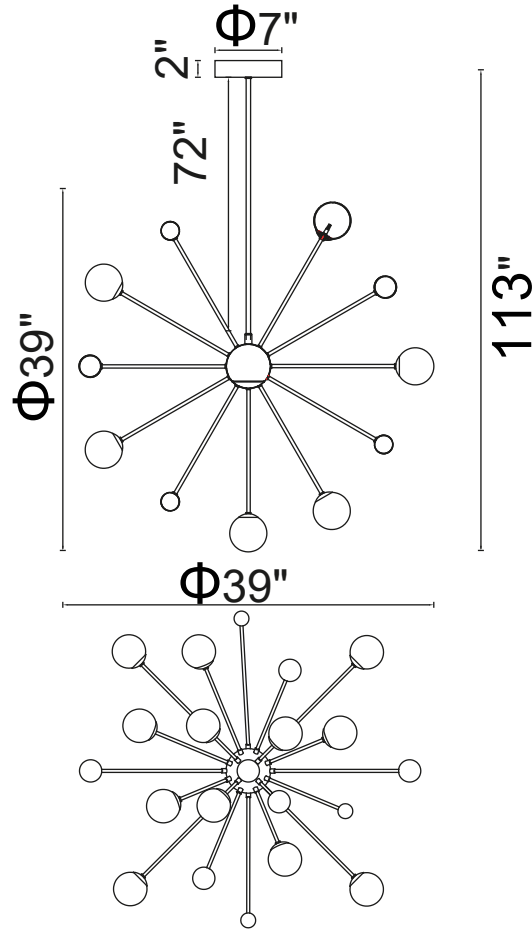

PROJECT: \_\_\_\_\_  
 FIXTURE TYPE: \_\_\_\_\_  
 LOCATION: \_\_\_\_\_  
 CONTACT/PHONE: \_\_\_\_\_

Item	1125P39-17-613
Collection	ELEMENT
Finish	Polished Nickel
Glass	Frosted
Crystal	-----
Input	120V AC,60HZ,AC

Shade	-----
Length/Dia.	39"
Width/Ext.	7"
Height	39"
Maximum	113"
Lumens	-----

Light Source	G9
Bulb Info.	17×MAX 7W
Included	-----
Dimmable	Yes
Color	-----
Weight	