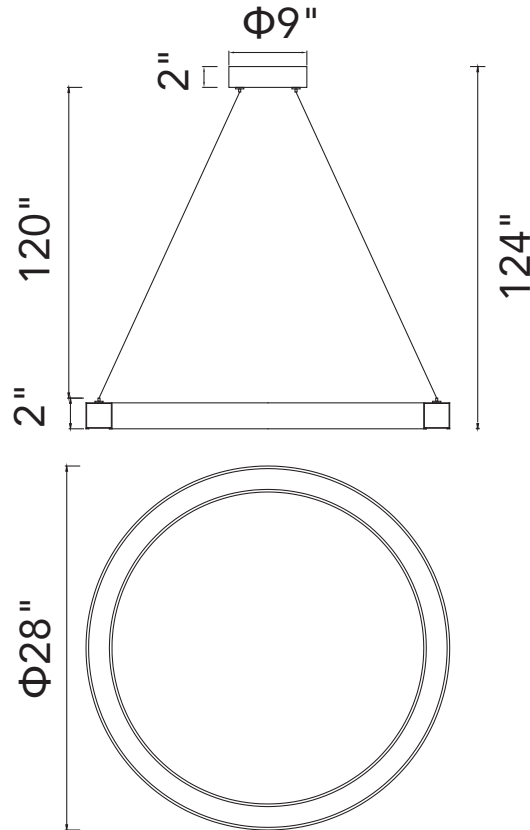

PROJECT: \_\_\_\_\_  
 FIXTURE TYPE: \_\_\_\_\_  
 LOCATION: \_\_\_\_\_  
 CONTACT/PHONE: \_\_\_\_\_

Item	1131P28-103
Collection	RINGER
Finish	White
Glass	-----
Crystal	Frosted
Input	120V AC, 60HZ

Shade	-----
Length/Dia.	28"
Width/Ext.	28"
Height	2"
Maximum	124"
Lumens	3016

Light Source	LED
Bulb Info.	58W
Included	-----
Dimmable	Yes
Color	4000K
Weight	25 Lbs