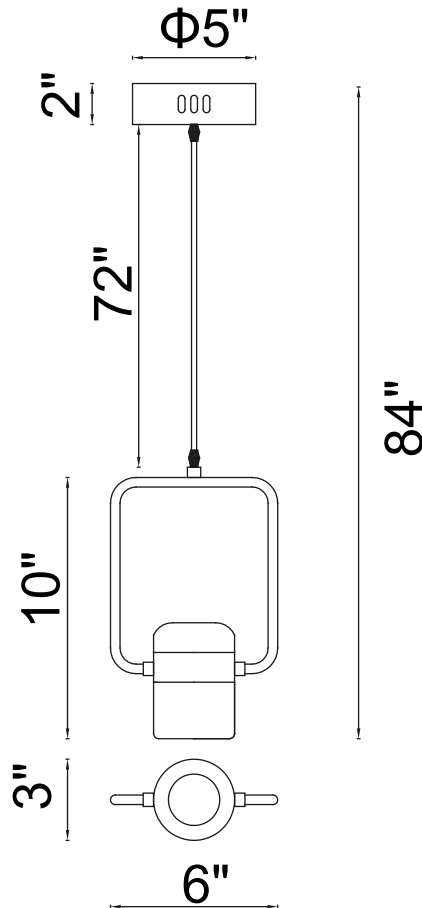

PROJECT: _____

FIXTURE TYPE: _____

LOCATION: _____

CONTACT/PHONE: _____

Item	1147P6-1-101
Collection	MOXIE
Finish	Black
Acrylic	Frosted
Crystal	-----
Input	120V AC,60HZ,AC

Shade	-----
Length/Dia.	6"
Width/Ext.	3"
Height	10"
Maximum	84"
Lumens	-----

Light Source	LED
Bulb Info.	6W
Included	-----
Dimmable	Yes
Color	3000K
Weight	