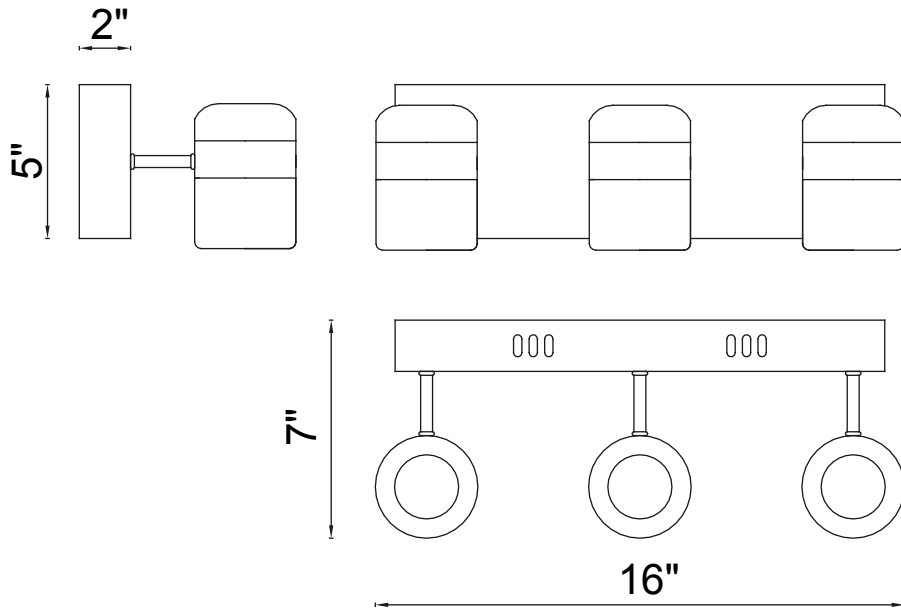

PROJECT: _____
 FIXTURE TYPE: _____
 LOCATION: _____
 CONTACT/PHONE: _____

Item	1147W16-3-101
Collection	MOXIE
Finish	Black
Acrylic	Frosted
Crystal	-----
Input	120V AC,60HZ,AC

Shade	-----
Length/Dia.	16"
Width/Ext.	7"
Height	6"
Maximum	-----
Lumens	-----

Light Source	LED
Bulb Info.	18W
Included	-----
Dimmable	Yes
Color	3000K
Weight	