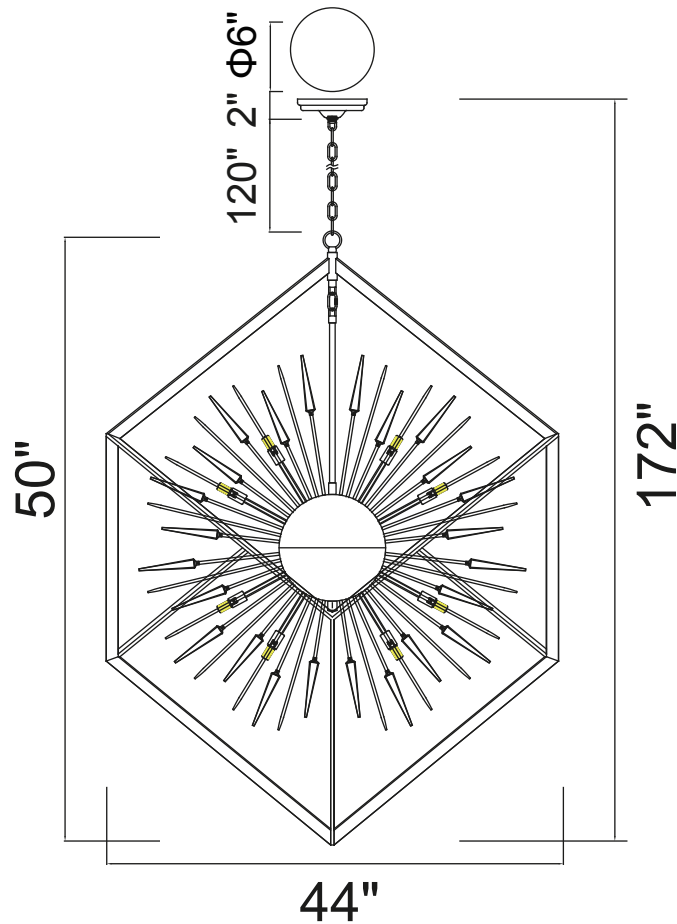

PROJECT: _____

FIXTURE TYPE: _____

LOCATION: _____

CONTACT/PHONE: _____

Item	1178P44-20-601
Collection	STARBURST
Finish	Chrome+Black
Glass	-----
Crystal	Clear
Input	120V AC,60HZ,AC

Shade	-----
Length/Dia.	44"
Width/Ext.	44"
Height	50"
Maximum	172"
Lumens	-----

Light Source	G9
Bulb Info.	20×40W
Included	-----
Dimmable	Yes
Color	-----
Weight	