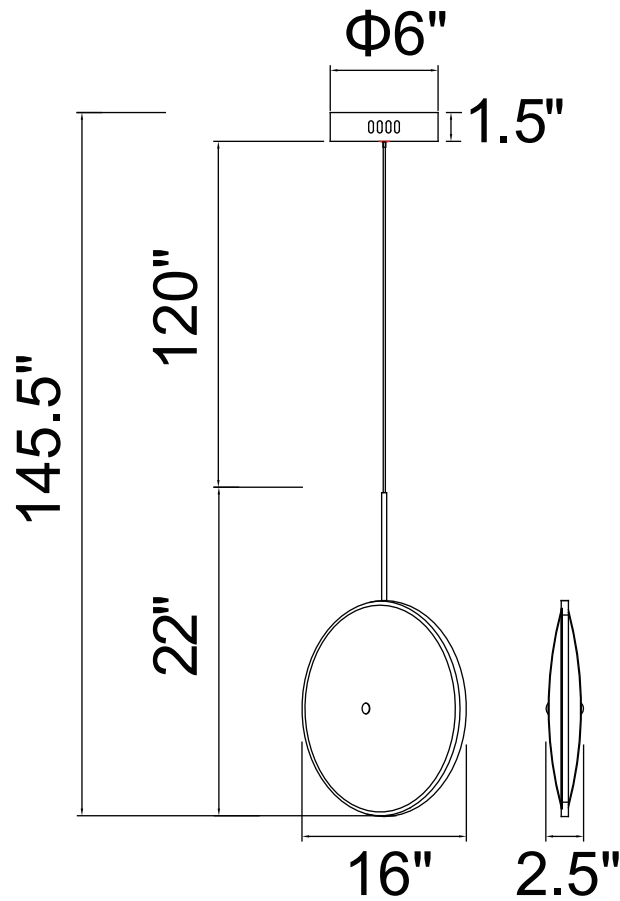

PROJECT: _____

FIXTURE TYPE: _____

LOCATION: _____

CONTACT/PHONE: _____

Item	1204P16-1-625
Collection	OVNI
Finish	Brass
Acrylic	Acrylic
Crystal	-----
Input	120V AC,60HZ,AC

Shade	-----
Length/Dia.	16"
Width/Ext.	6"
Height	22"
Maximum	145.5"
Lumens	520

Light Source	LED
Bulb Info.	10W
Included	-----
Dimmable	Yes
Color	3000K
Weight	