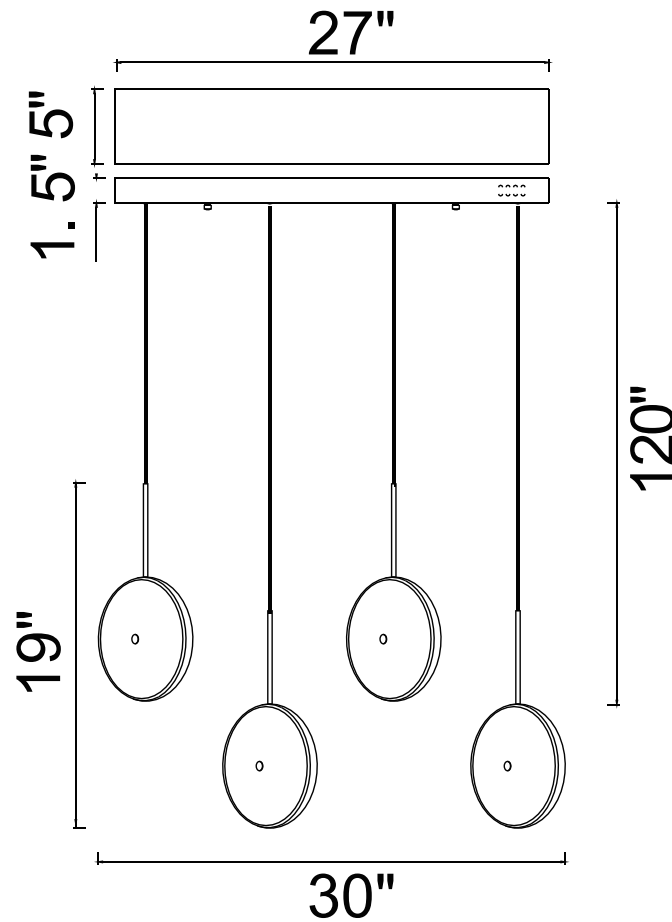

PROJECT: _____

FIXTURE TYPE: _____

LOCATION: _____

CONTACT/PHONE: _____

Item	1204P30-4-625
Collection	OVNI
Finish	Brass
Acrylic	Acrylic
Crystal	-----
Input	120V AC,60HZ,AC

Shade	-----
Length/Dia.	30"
Width/Ext.	5"
Height	19"
Maximum	"
Lumens	832

Light Source	LED
Bulb Info.	16W
Included	-----
Dimmable	Yes
Color	3000K
Weight	