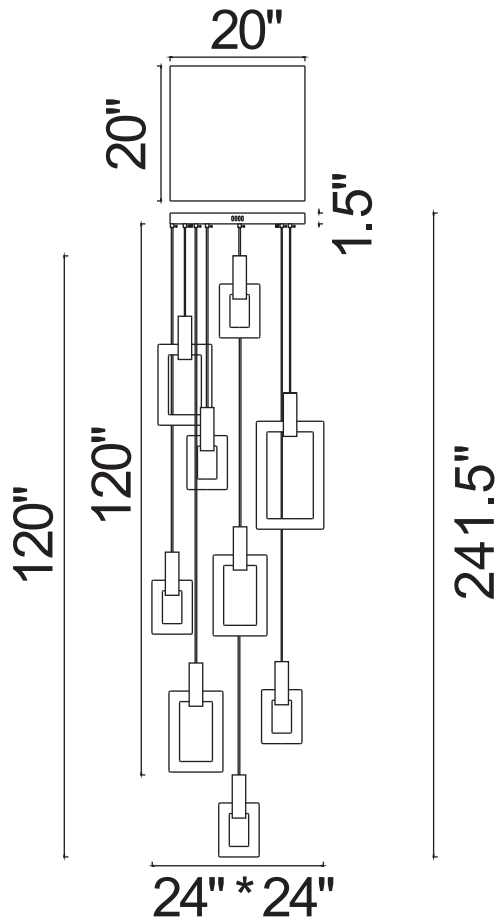

PROJECT: \_\_\_\_\_

FIXTURE TYPE: \_\_\_\_\_

LOCATION: \_\_\_\_\_

CONTACT/PHONE: \_\_\_\_\_

|            |                 |
|------------|-----------------|
| Item       | 1214P24-9-236-A |
| Collection | ANELLO          |
| Finish     | White Oak       |
| Glass      | -----           |
| Acrylic    | Frosted         |
| Input      | 120V AC,60HZ,AC |

|             |        |
|-------------|--------|
| Shade       | -----  |
| Length/Dia. | 24"    |
| Width/Ext.  | 24"    |
| Height      | 120"   |
| Maximum     | 241.5" |
| Lumens      | 2652   |

|              |       |
|--------------|-------|
| Light Source | LED   |
| Bulb Info.   | 51W   |
| Included     | ----- |
| Dimmable     | Yes   |
| Color        | 3000K |
| Weight       |       |