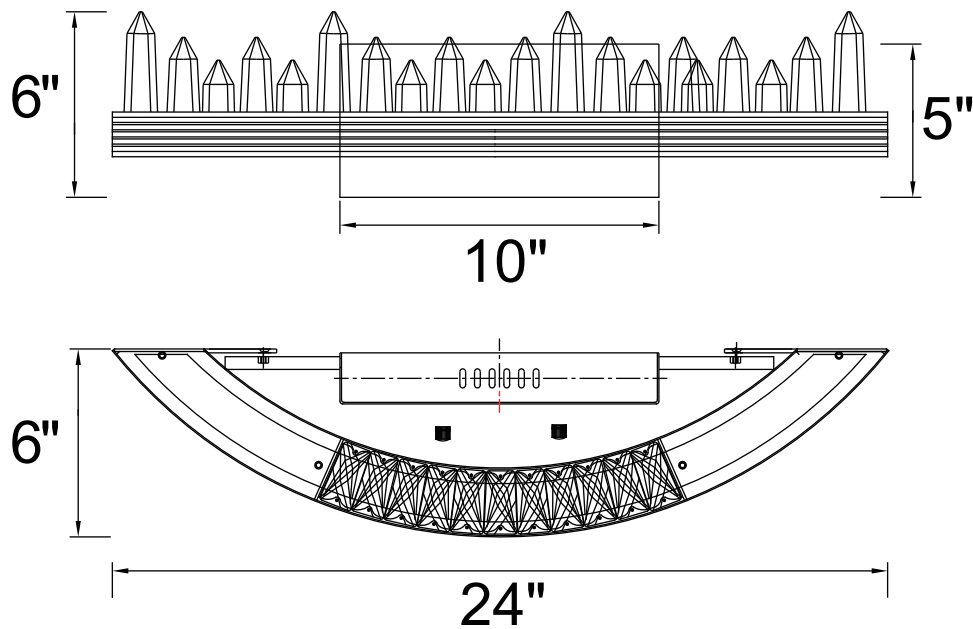

PROJECT: _____

FIXTURE TYPE: _____

LOCATION: _____

CONTACT/PHONE: _____

Item	1218W24-613
Collection	AGASSIZ
Finish	Polished Nickel
Glass	-----
Crystal	Clear
Input	120V AC,60HZ,AC

Shade	-----
Length/Dia.	24"
Width/Ext.	6"
Height	6"
Maximum	-----
Lumens	1040

Light Source	LED
Bulb Info.	20W
Included	-----
Dimmable	Yes
Color	4000K
Weight	