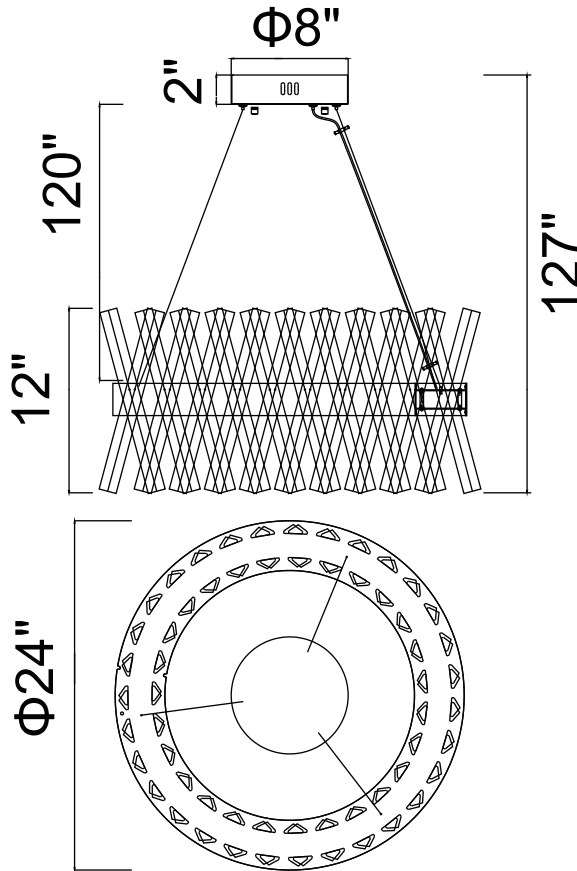

PROJECT: _____
 FIXTURE TYPE: _____
 LOCATION: _____
 CONTACT/PHONE: _____

Item	1220P24-601
Collection	Pending
Finish	Chrome
Glass	-----
Crystal	Clear
Input	120V AC,60HZ,AC

Shade	-----
Length/Dia.	24"
Width/Ext.	24"
Height	12"
Maximum	127"
Lumens	-----

Light Source	LED
Bulb Info.	75W
Included	-----
Dimmable	Yes
Color	3000K
Weight	