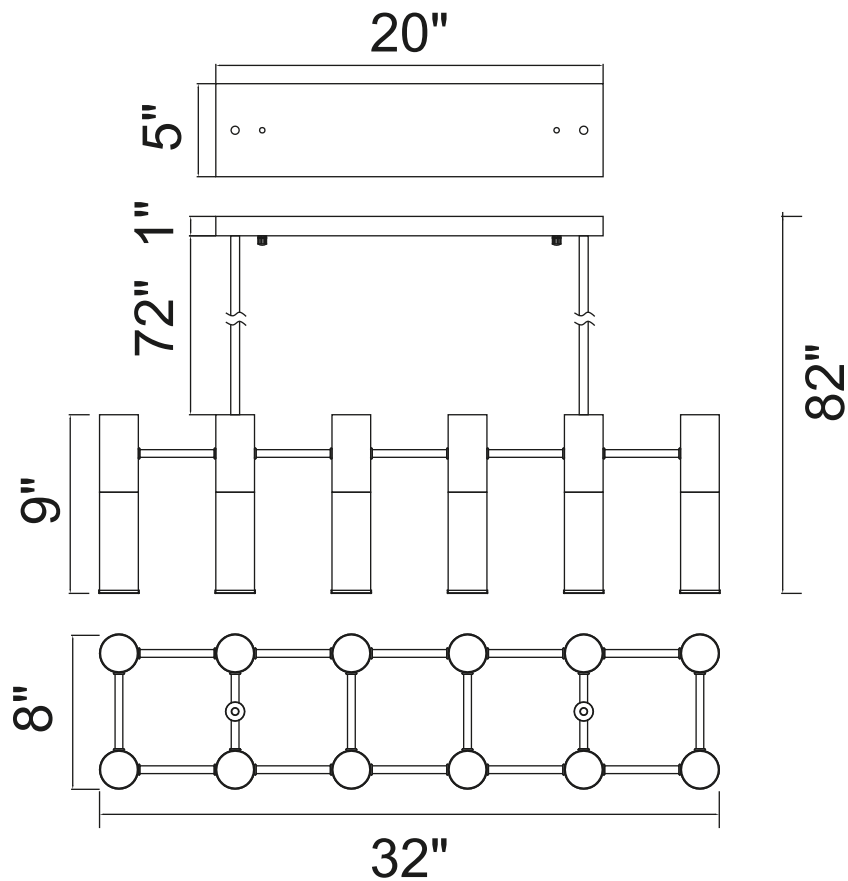

PROJECT: _____
 FIXTURE TYPE: _____
 LOCATION: _____
 CONTACT/PHONE: _____

Item	1221P32-12-625
Collection	PIPES
Finish	Brass
Glass	Frosted
Crystal	-----
Input	120V AC,60HZ,AC

Shade	-----
Length/Dia.	32"
Width/Ext.	8"
Height	9"
Maximum	82"
Lumens	-----

Light Source	LED G9
Bulb Info.	12x5W
Included	-----
Dimmable	Yes
Color	-----
Weight	