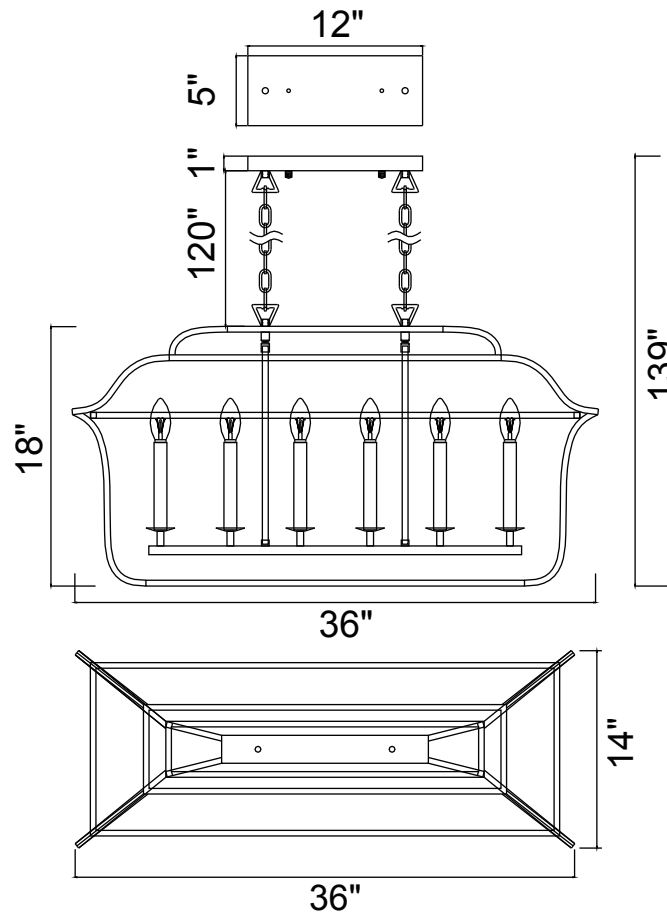

PROJECT: _____

FIXTURE TYPE: _____

LOCATION: _____

CONTACT/PHONE: _____

Item	1223P36-6-602
Collection	TUDOR
Finish	Satin Gold+Black
Glass	-----
Crystal	-----
Input	120V AC,60HZ,AC

Shade	-----
Length/Dia.	36"
Width/Ext.	14"
Height	18"
Maximum	139"
Lumens	-----

Light Source	E12
Bulb Info.	6×60W
Included	-----
Dimmable	Yes
Color	-----
Weight	