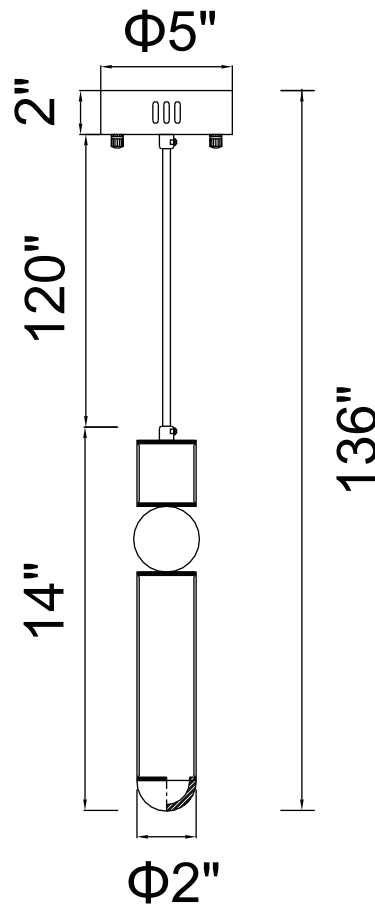

PROJECT: _____

FIXTURE TYPE: _____

LOCATION: _____

CONTACT/PHONE: _____

Item	1225P5-1-613
Collection	CHIME
Finish	Polished Nickel
Acrylic	Frosted
Crystal	-----
Input	120V AC,60HZ,AC

Shade	-----
Length/Dia.	2"
Width/Ext.	2"
Height	14"
Maximum	136"
Lumens	260

Light Source	LED
Bulb Info.	5W
Included	-----
Dimmable	Yes
Color	3000K
Weight	