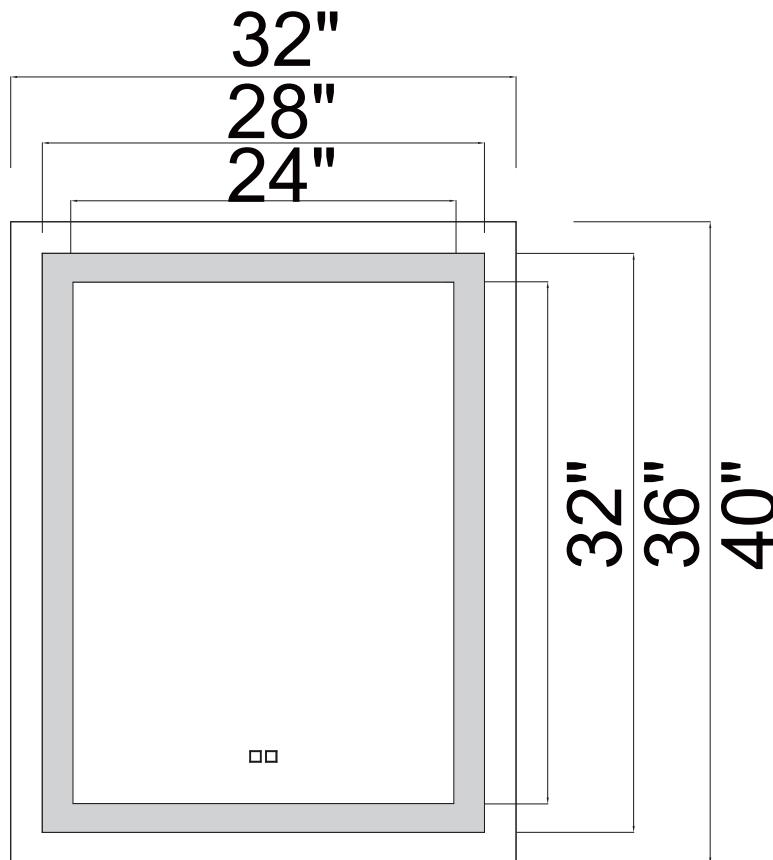

PROJECT: \_\_\_\_\_  
 FIXTURE TYPE: \_\_\_\_\_  
 LOCATION: \_\_\_\_\_  
 CONTACT/PHONE: \_\_\_\_\_

**Mirror can not turn on/off from a wall switch**

Item	1232W32-40-A
Collection	ABIGAIL
Finish	White
Glass	-----
Crystal	-----
Input	120V AC,60HZ,AC

Shade	-----
Length/Dia.	32"
Width/Ext.	2"
Height	40"
Maximum	-----
Lumens	1196

Light Source	LED
Bulb Info.	23W
Included	-----
Dimmable	No
Color	3000K, 4000K, 6000K
Weight	