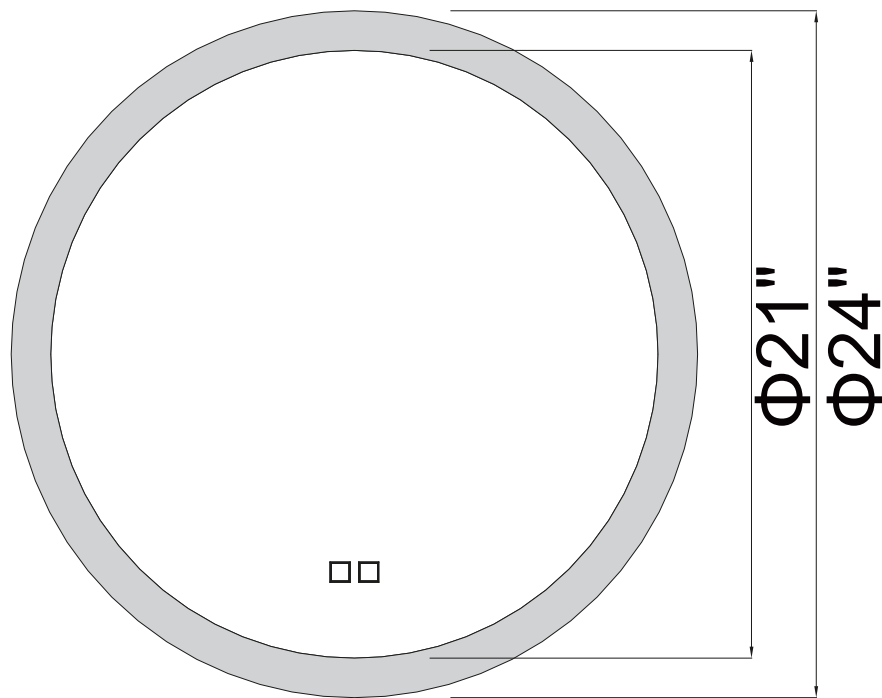

PROJECT: _____

FIXTURE TYPE: _____

LOCATION: _____

CONTACT/PHONE: _____

Mirror can not turn on/off from a wall switch

Item	1235W24
Collection	ARMANNO
Finish	White
Glass	-----
Crystal	-----
Input	120V AC,60HZ,AC

Shade	-----
Length/Dia.	24"
Width/Ext.	2"
Height	24"
Maximum	-----
Lumens	832

Light Source	LED
Bulb Info.	16W
Included	-----
Dimmable	No
Color	3000K,4000K,6000K
Weight	