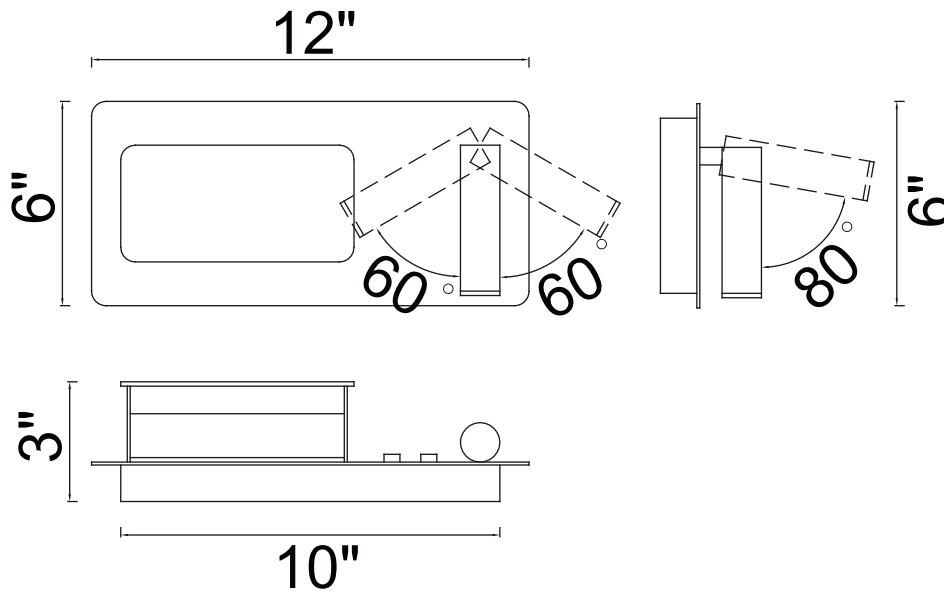

PROJECT: _____

FIXTURE TYPE: _____

LOCATION: _____

CONTACT/PHONE: _____

Item	1237W12-103
Collection	PRIVATE I
Finish	Matte White
Glass	-----
Crystal	Clear
Input	120V AC,60HZ,AC

Shade	-----
Length/Dia.	12"
Width/Ext.	3"
Height	6"
Maximum	-----
Lumens	156

Light Source	LED
Bulb Info.	3W
Included	-----
Dimmable	Yes
Color	3000K
Weight	