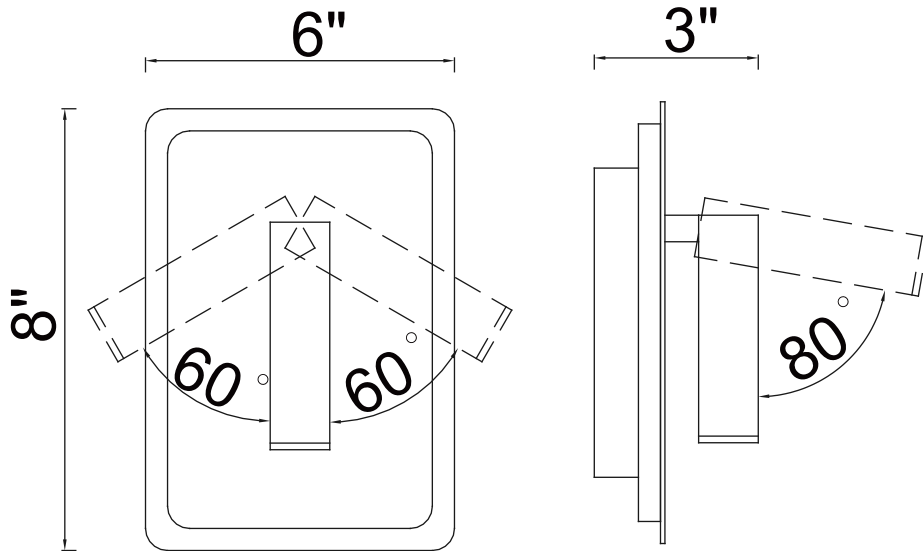

PROJECT: \_\_\_\_\_

FIXTURE TYPE: \_\_\_\_\_

LOCATION: \_\_\_\_\_

CONTACT/PHONE: \_\_\_\_\_

Item	1243W6-101
Collection	PRIVATE I
Finish	Matte Black
Glass	-----
Crystal	Clear
Input	120V AC,60HZ,AC

Shade	-----
Length/Dia.	6"
Width/Ext.	3"
Height	8"
Maximum	-----
Lumens	312

Light Source	LED
Bulb Info.	6W
Included	-----
Dimmable	Yes
Color	3000K
Weight	