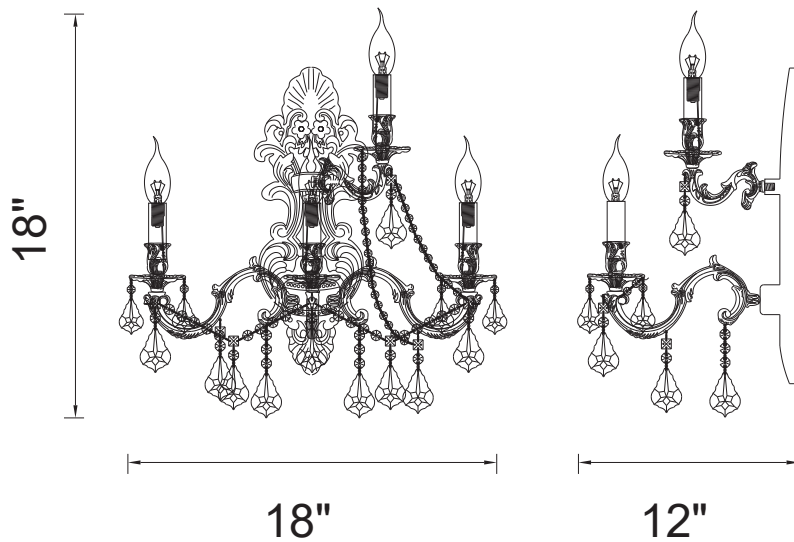

PROJECT: _____

FIXTURE TYPE: _____

LOCATION: _____

CONTACT/PHONE: _____

Item	2039W18AB-4
Collection	BRASS
Finish	Antique Brass
Glass	-----
Crystal	Clear
Input	120V AC,60HZ,AC

Shade	-----
Length/Dia.	18"
Width/Ext.	12"
Height	18"
Maximum	-----
Lumens	-----

Light Source	E12
Bulb Info.	4x60W
Included	-----
Dimmable	Yes
Color	-----
Weight	