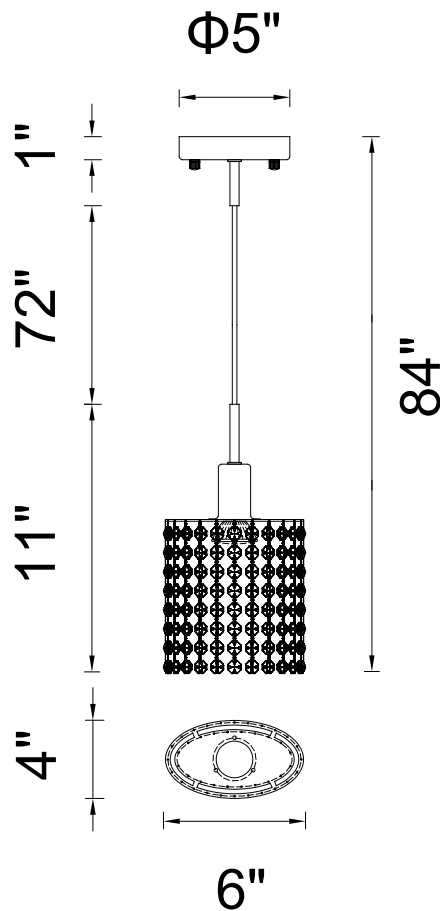

CWI LIGHTING

BRIGHTER LIVING. SIMPLIFIED.

PROJECT: _____

FIXTURE TYPE: _____

LOCATION: _____

CONTACT/PHONE: _____

Item	4281P-R-O
Collection	GLITZ
Finish	Chrome
Glass	-----
Crystal	Clear
Input	120V AC,60HZ,AC

Shade	-----
Length/Dia.	6"
Width/Ext.	4"
Height	11"
Maximum	84"
Lumens	-----

Light Source	GU10
Bulb Info.	1×35W
Included	-----
Dimmable	No
Color	-----
Weight	