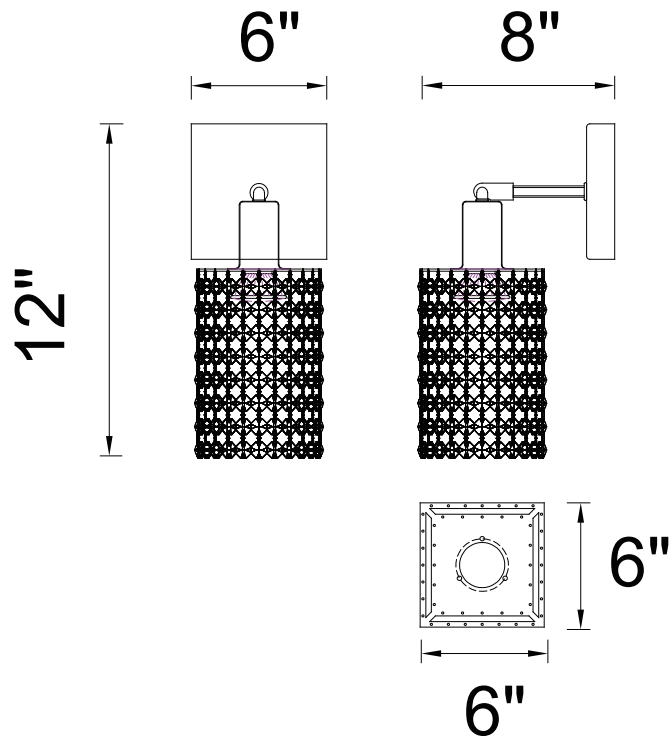

PROJECT: _____

FIXTURE TYPE: _____

LOCATION: _____

CONTACT/PHONE: _____

Item	4281W-S-S
Collection	GLITZ
Finish	Chrome
Glass	-----
Crystal	Clear
Input	120V AC,60HZ,AC

Shade	-----
Length/Dia.	6"
Width/Ext.	8"
Height	12"
Maximum	-----
Lumens	-----

Light Source	G9
Bulb Info.	1×40W
Included	-----
Dimmable	Yes
Color	-----
Weight	