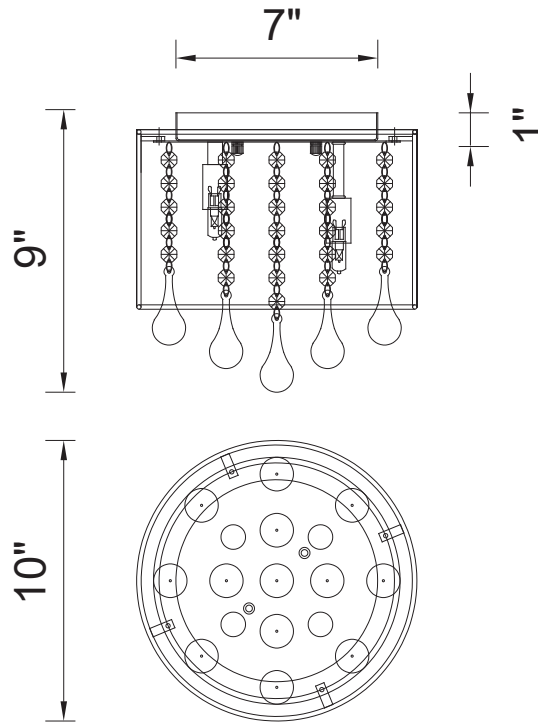

PROJECT: \_\_\_\_\_  
 FIXTURE TYPE: \_\_\_\_\_  
 LOCATION: \_\_\_\_\_  
 CONTACT/PHONE: \_\_\_\_\_

Item	5006C10C-R
Collection	WATER DROP
Finish	Chrome
Glass	-----
Crystal	Clear
Input	120V AC,60HZ,AC

Shade	White
Length/Dia.	10"
Width/Ext.	-----
Height	9"
Maximum	-----
Lumens	-----

Light Source	G9
Bulb Info.	4x40W
Included	-----
Dimmable	Yes
Color	-----
Weight	-----