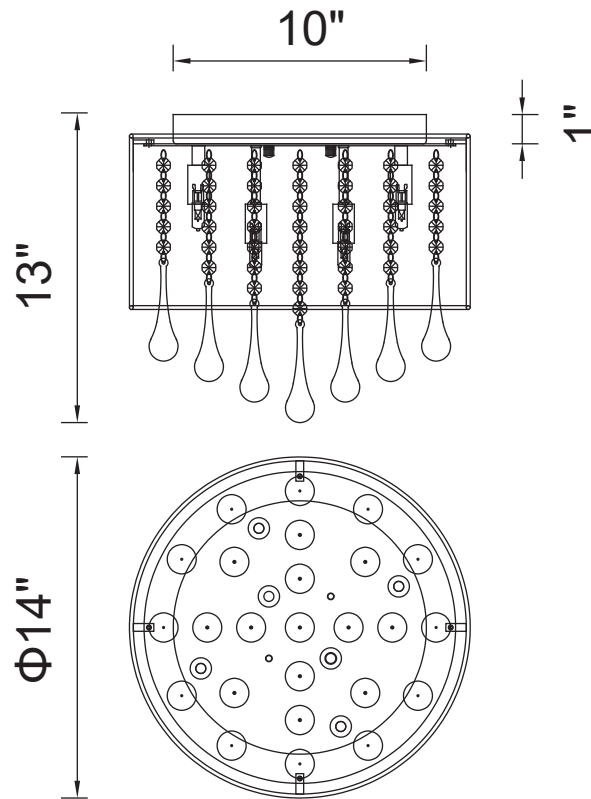

PROJECT: _____

FIXTURE TYPE: _____

LOCATION: _____

CONTACT/PHONE: _____

Item	5006C14C-R
Collection	WATER DROP
Finish	Chrome
Glass	-----
Crystal	Clear
Input	120V AC,60HZ,AC

Shade	Silver
Length/Dia.	14"
Width/Ext.	-----
Height	13"
Maximum	-----
Lumens	-----

Light Source	G9
Bulb Info.	6×40W
Included	-----
Dimmable	Yes
Color	-----
Weight	-----