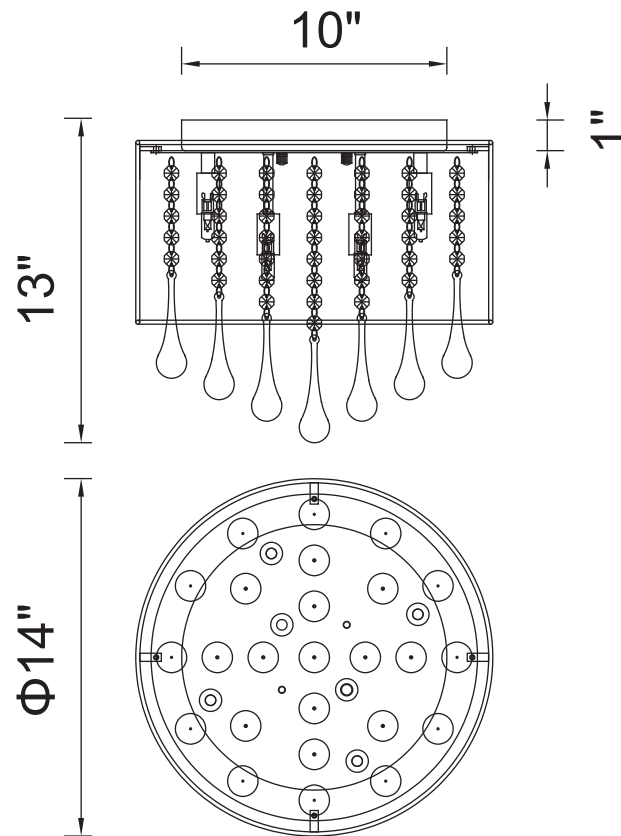

PROJECT: \_\_\_\_\_

FIXTURE TYPE: \_\_\_\_\_

LOCATION: \_\_\_\_\_

CONTACT/PHONE: \_\_\_\_\_

Item	5006C14C-R
Collection	WATER DROP
Finish	Chrome
Glass	-----
Crystal	Clear
Input	120V AC,60HZ,AC

Shade	White
Length/Dia.	14"
Width/Ext.	-----
Height	13"
Maximum	-----
Lumens	-----

Light Source	G9
Bulb Info.	6×40W
Included	-----
Dimmable	Yes
Color	-----
Weight	-----