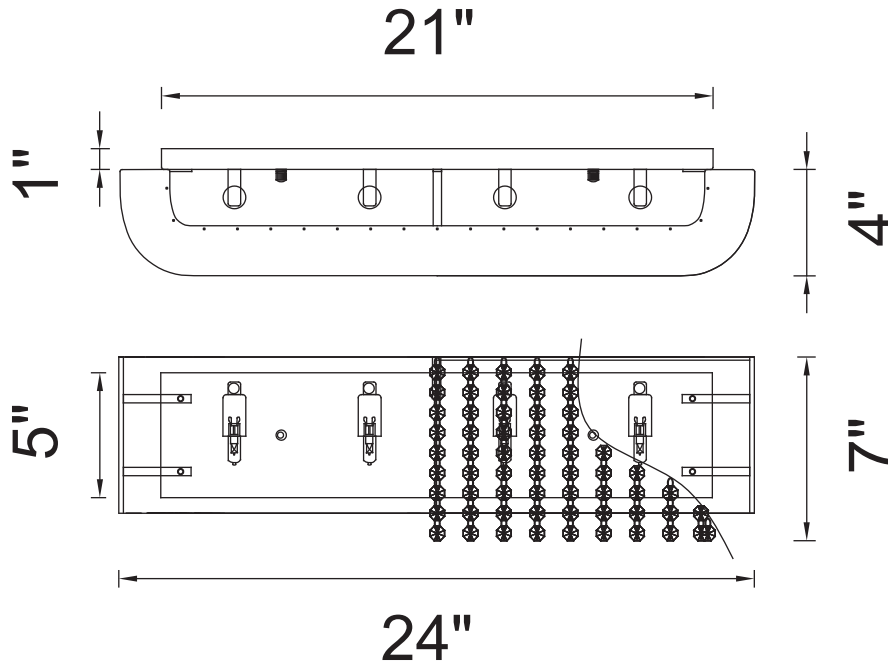

PROJECT: \_\_\_\_\_  
 FIXTURE TYPE: \_\_\_\_\_  
 LOCATION: \_\_\_\_\_  
 CONTACT/PHONE: \_\_\_\_\_

Item	5008W26ST-O
Collection	ETERNITY
Finish	Stainless Steel
Glass	-----
Crystal	Clear
Input	120V AC,60HZ,AC

Shade	-----
Length/Dia.	24"
Width/Ext.	4"
Height	7"
Maximum	-----
Lumens	-----

Light Source	G9
Bulb Info.	4x40W
Included	-----
Dimmable	Yes
Color	-----
Weight	