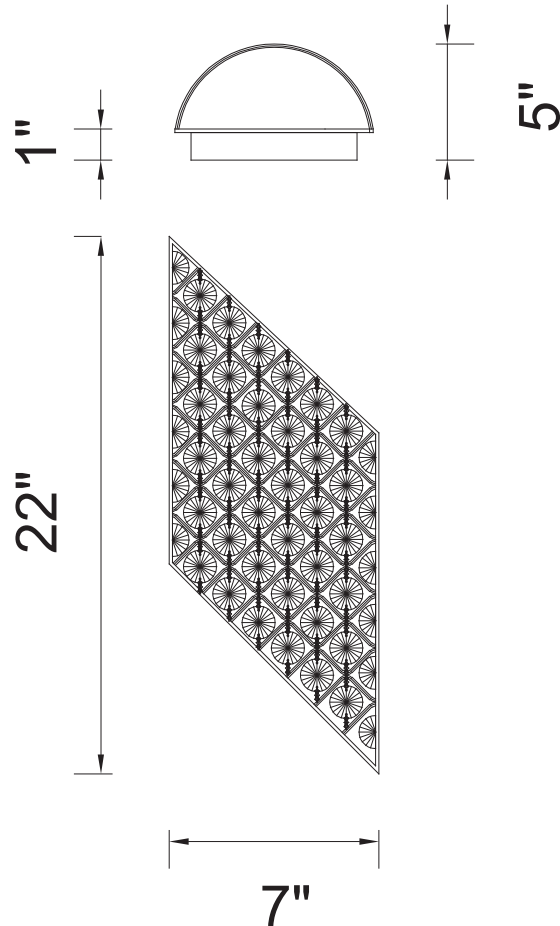

PROJECT: _____

FIXTURE TYPE: _____

LOCATION: _____

CONTACT/PHONE: _____

Item	5021W7B-L
Collection	CHIQUE
Finish	Chrome
Glass	-----
Crystal	Clear
Input	120V AC,60HZ,AC

Shade	-----
Length/Dia.	7"
Width/Ext.	5"
Height	22"
Maximum	-----
Lumens	-----

Light Source	G9
Bulb Info.	4x40W
Included	-----
Dimmable	Yes
Color	-----
Weight	