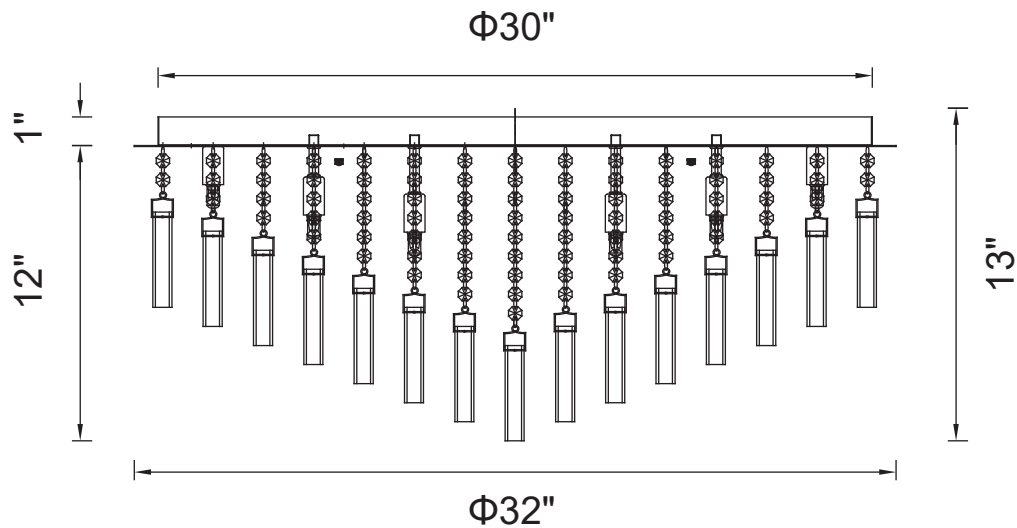

PROJECT: _____

FIXTURE TYPE: _____

LOCATION: _____

CONTACT/PHONE: _____

Item	5036C32C
Collection	BRIANNA
Finish	Chrome
Glass	-----
Crystal	Clear
Input	120V AC,60HZ,AC

Shade	-----
Length/Dia.	32"
Width/Ext.	-----
Height	12"
Maximum	13"
Lumens	-----

Light Source	G9
Bulb Info.	16×40W
Included	-----
Dimmable	Yes
Color	-----
Weight	