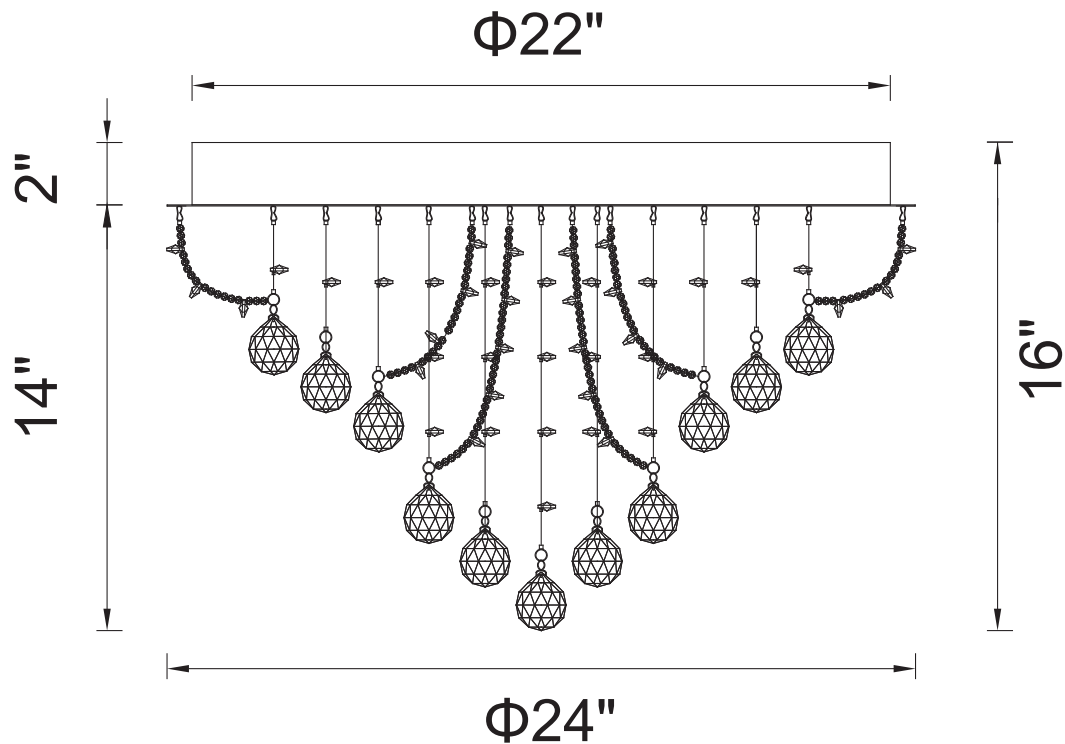

PROJECT: _____

FIXTURE TYPE: _____

LOCATION: _____

CONTACT/PHONE: _____

Item	5050C24C
Collection	FLUSH MOUNTS
Finish	Chrome
Glass	-----
Crystal	Clear
Input	120V AC,60HZ,AC

Shade	-----
Length/Dia.	24"
Width/Ext.	-----
Height	16"
Maximum	-----
Lumens	-----

Light Source	GU10
Bulb Info.	9×35W
Included	-----
Dimmable	Yes
Color	-----
Weight	