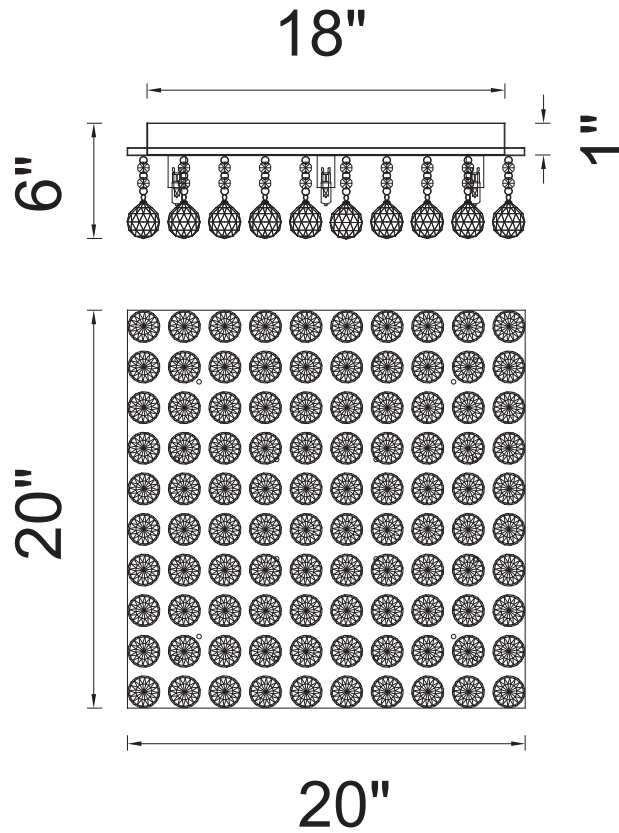

PROJECT: _____

FIXTURE TYPE: _____

LOCATION: _____

CONTACT/PHONE: _____

Item	5052C20C-S
Collection	SPARKLE
Finish	Chrome
Glass	-----
Crystal	Clear
Input	120V AC,60HZ,AC

Shade	-----
Length/Dia.	20"
Width/Ext.	20"
Height	6"
Maximum	-----
Lumens	-----

Light Source	G9
Bulb Info.	9×40W
Included	-----
Dimmable	Yes
Color	-----
Weight	