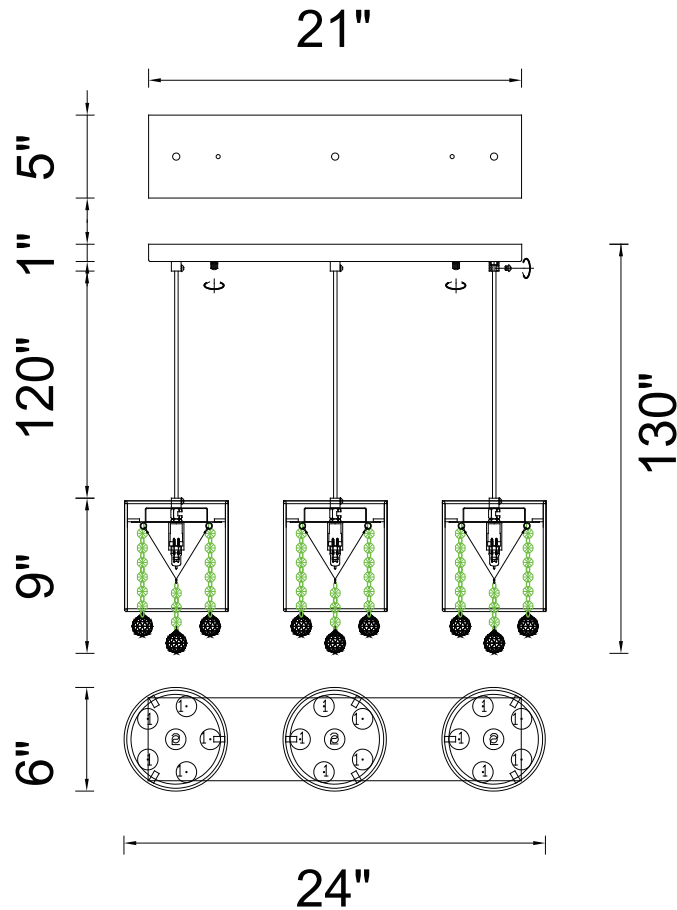

PROJECT: _____

FIXTURE TYPE: _____

LOCATION: _____

CONTACT/PHONE: _____

Item	5062P24C-3
Collection	RADIANT
Finish	Chrome
Glass	-----
Crystal	Clear
Input	120V AC,60HZ,AC

Shade	Transparent White
Length/Dia.	24"
Width/Ext.	6"
Height	9"
Maximum	130"
Lumens	-----

Light Source	G9
Bulb Info.	3×40W
Included	-----
Dimmable	Yes
Color	-----
Weight	