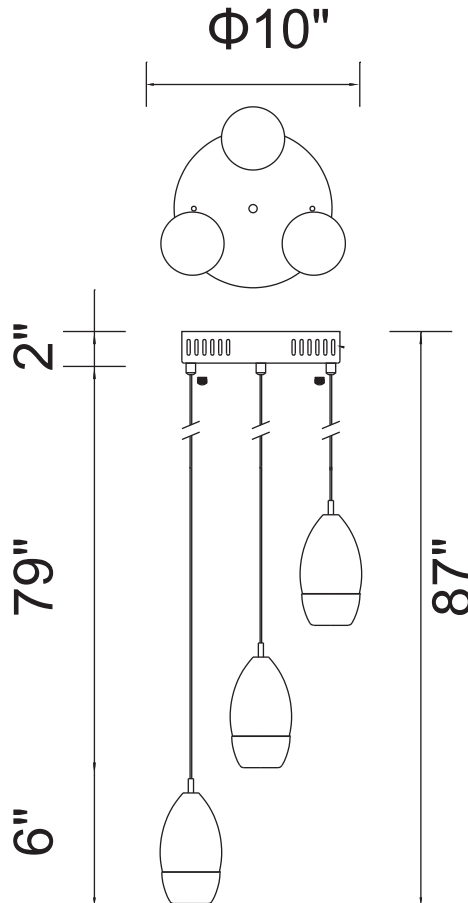

PROJECT: _____
 FIXTURE TYPE: _____
 LOCATION: _____
 CONTACT/PHONE: _____

Item	5077P10C-R
Collection	PERRIER
Finish	Chrome
Glass	-----
Crystal	Clear
Input	120V AC,60HZ,AC

Shade	-----
Length/Dia.	10"
Width/Ext.	-----
Height	6"
Maximum	87"
Lumens	-----

Light Source	DC LED G4 12V
Bulb Info.	MAX 2W
Included	-----
Dimmable	Yes
Color	-----
Weight	